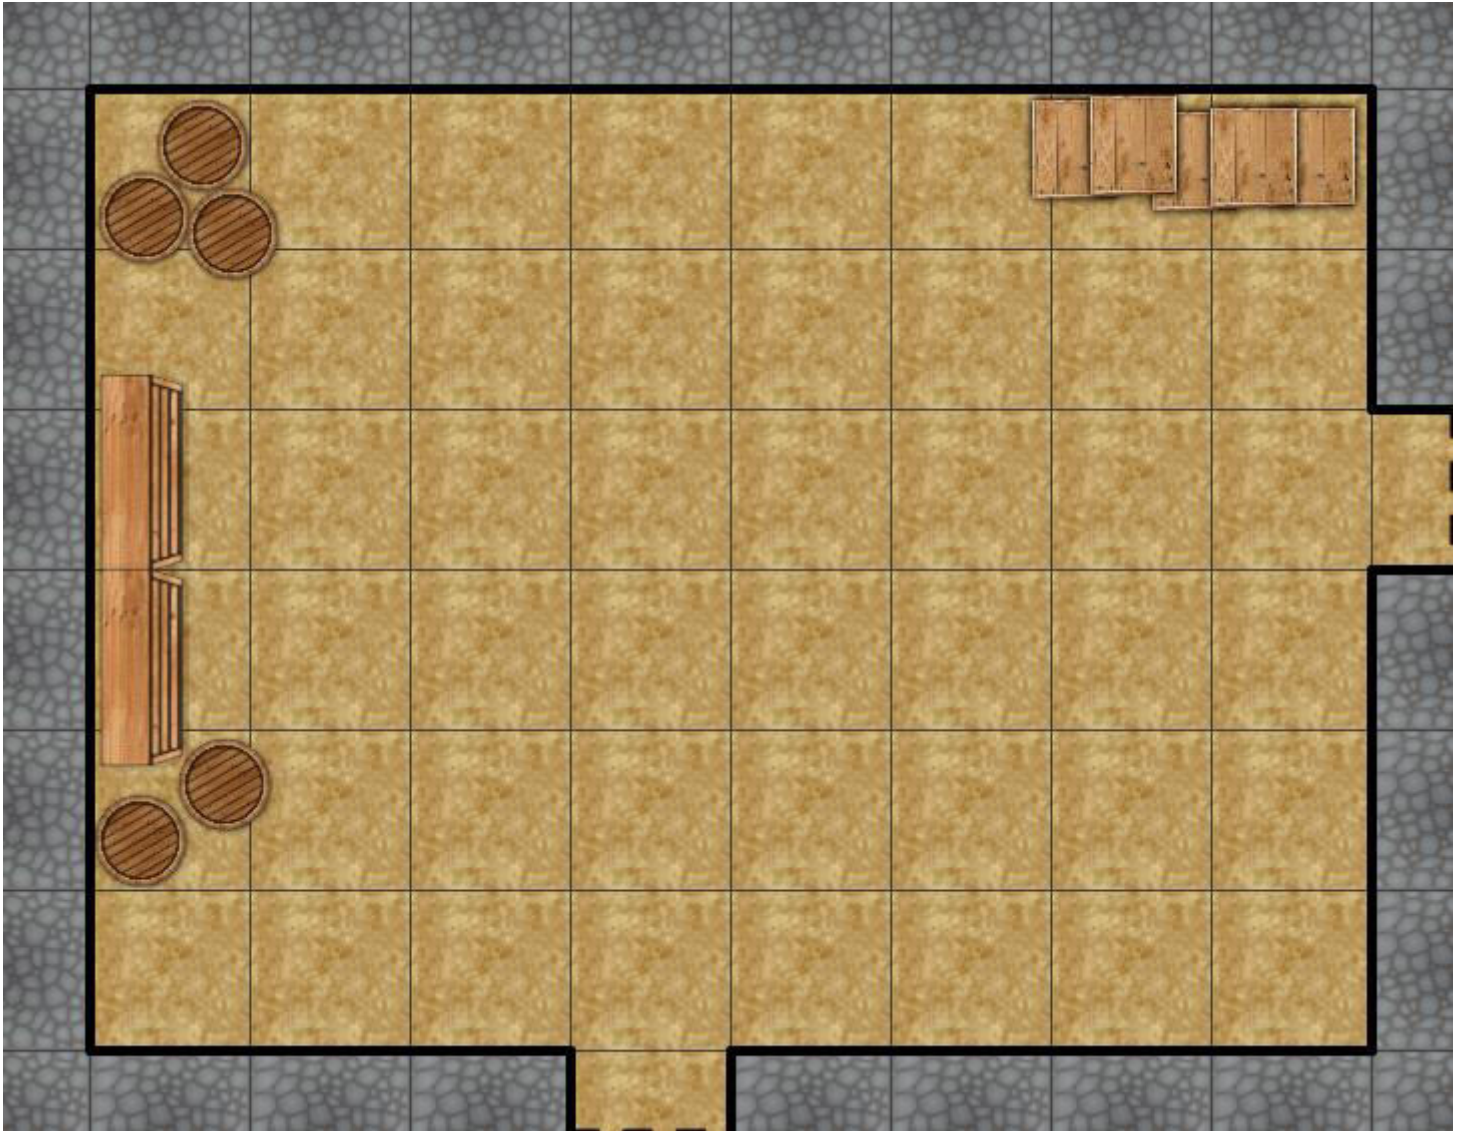

Dungeon Tiles Set 01

Countryside Hideout

This set contains:

- 1 Rooftop section
- 1 Outdoors / Entrance section
- 7 Corridors sections
- 11 Rooms

For a better result, print the Dungeon tiles on adhesive paper, then transfer them on 5 mm foamboard or any other thick cardboard, and cut.