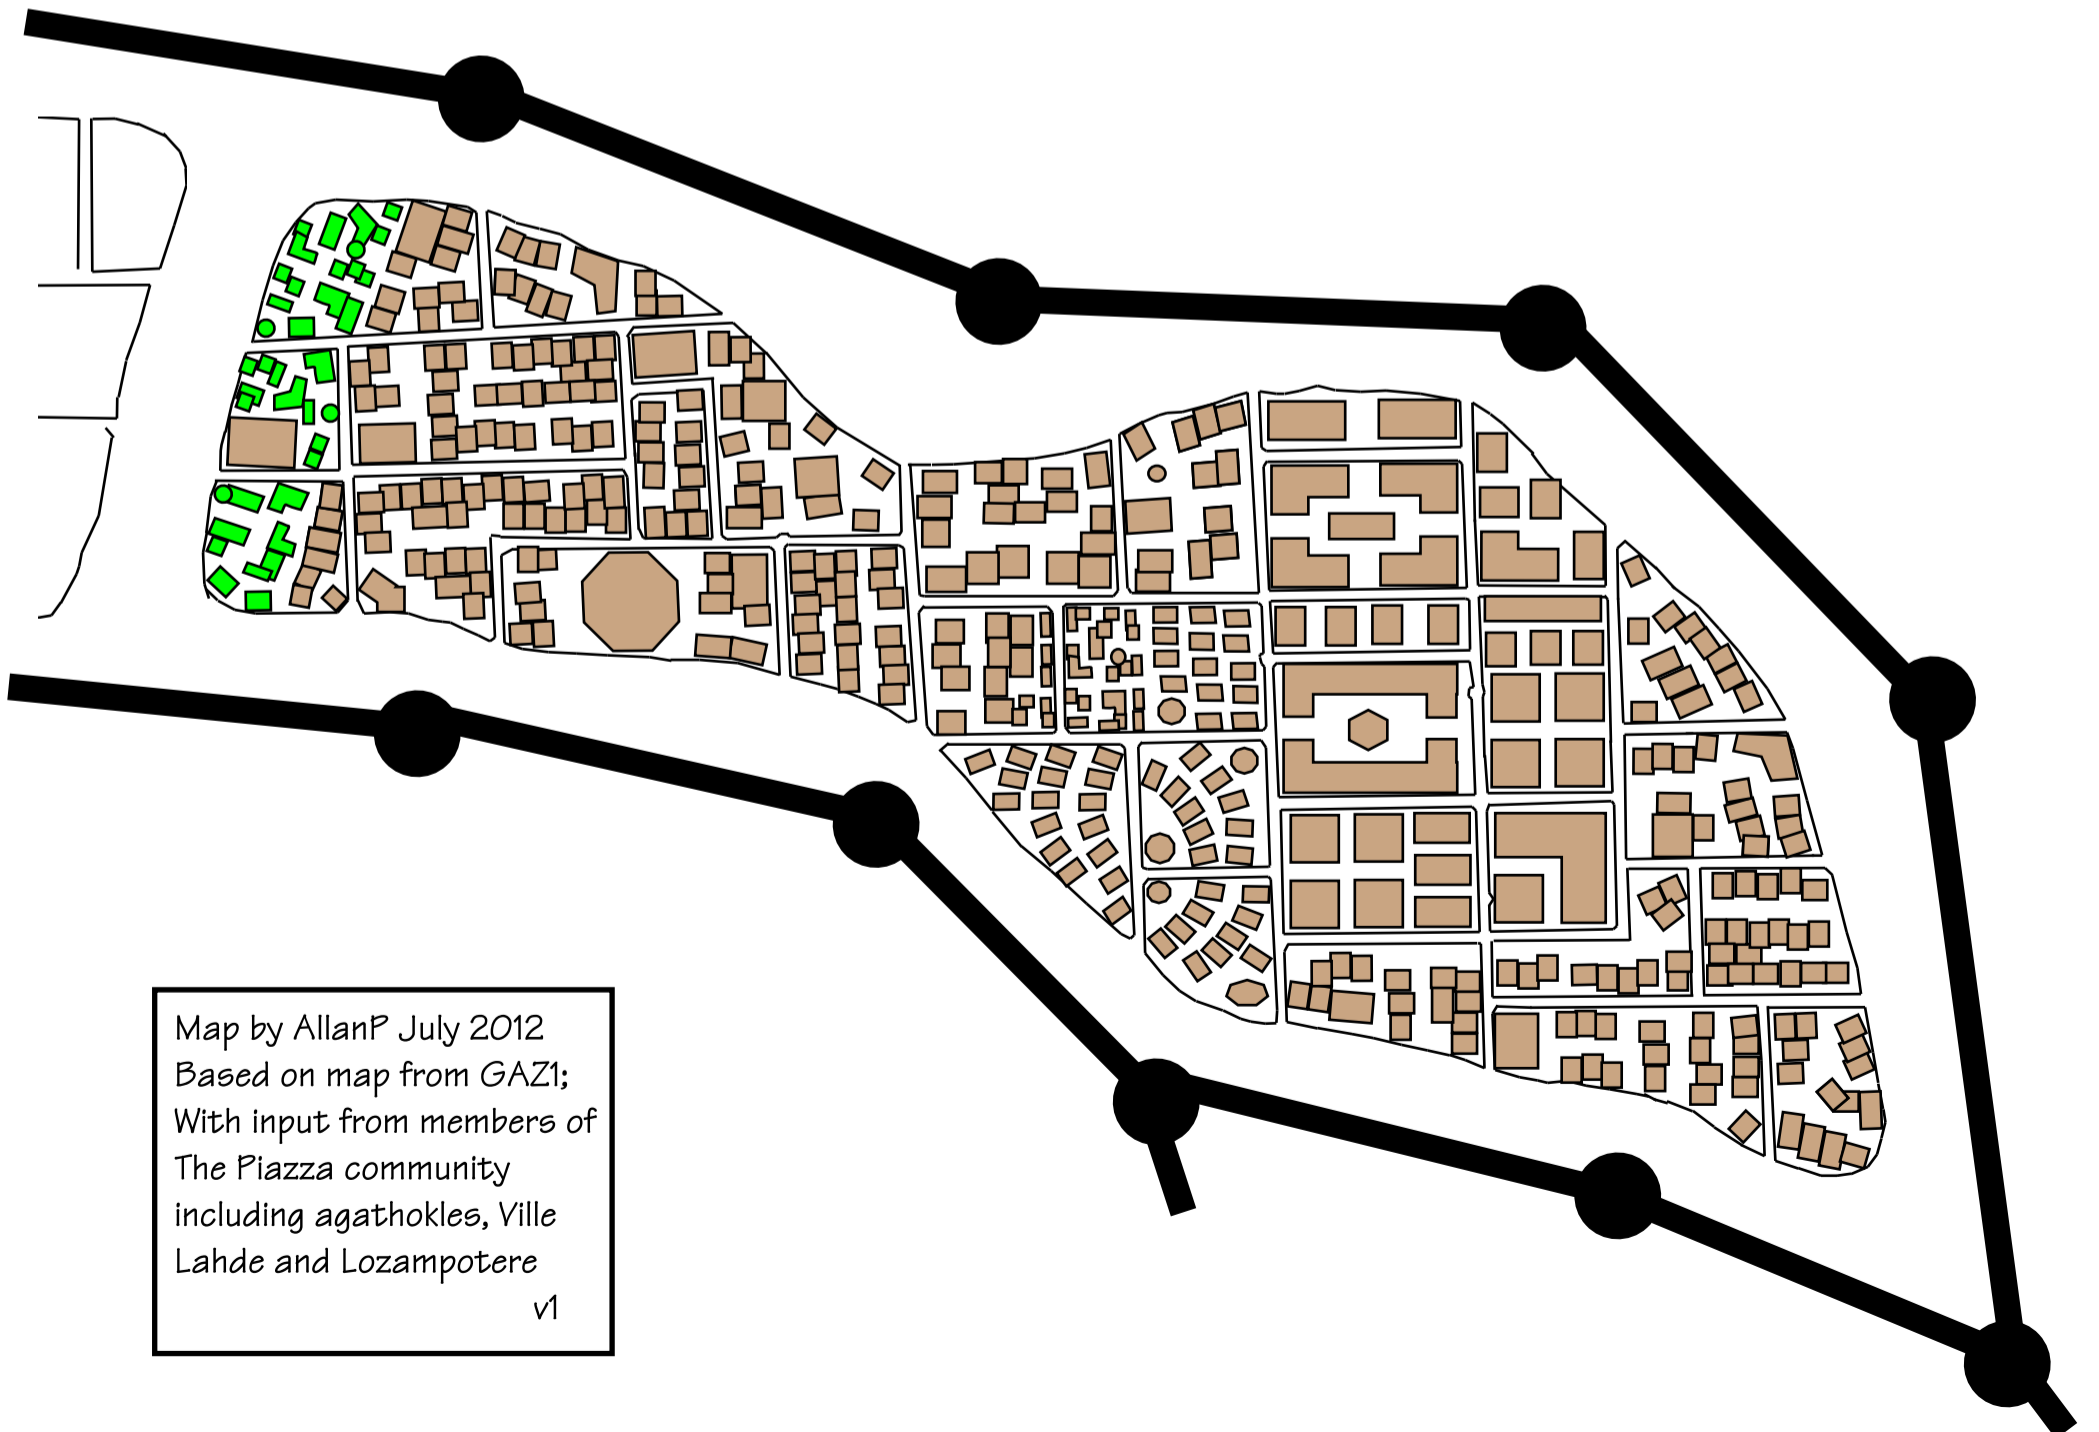

FOREIGN QUARTER

West section

East section

Map by AllanP July 2012
Based on map from GAZI;
With input from members of
The Piazza community
including agathokles, Ville
Lahde and Lozampotere

v1