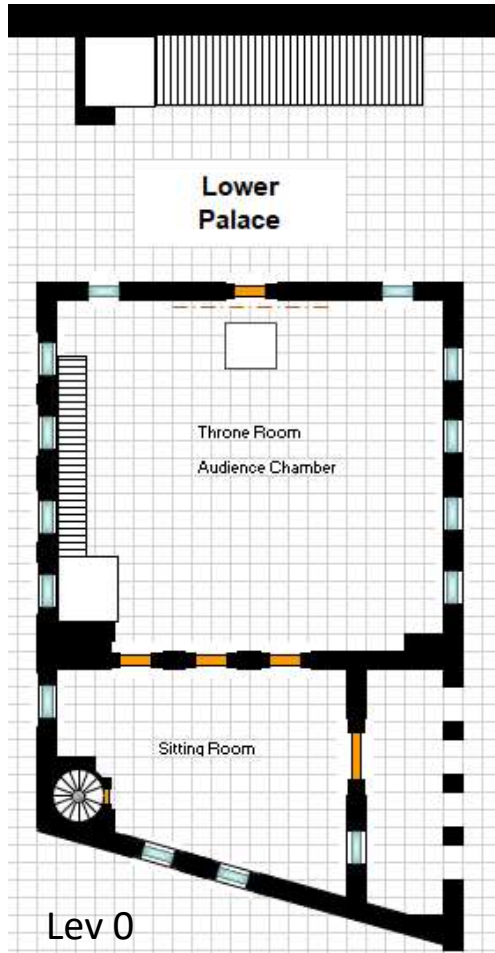

High Palace (Ground Floor – Lev 0)

1 square = 1m x1 m

High Palace (Ground Floor – Lev 0)

1 square = 1m x1 m

Haut Palais - Lev 1

High Palace - Level 1

1 square = 1m x1 m

High Palace - Level 1

1 square = 1m x 1 m

Elven Garrison

1 square = 1m x1 m

Abandonned Palace

Lev 0

Lev 1

Roof Top (Level 2)

1 square = 1m x1 m

High Palace - Cellars

Abandoned Palace Sewer Access & Catacombs Level – 1

8. Towards ancient crypts Level – 2

Ancient Crypts Level – 2

High Palace – Cellars

Human Garrison

Level - 1

1 square = 1m x1 m

Lower Palace Administration & Reception

1 square = 1m x 1 m

High Palace – Level 2

1 square = 1m x1 m

High Palace – Level 2

1 square = 1m x 1 m

High Palace – Level 3 Roof tops

High Palace – Level 3 Roof Tops