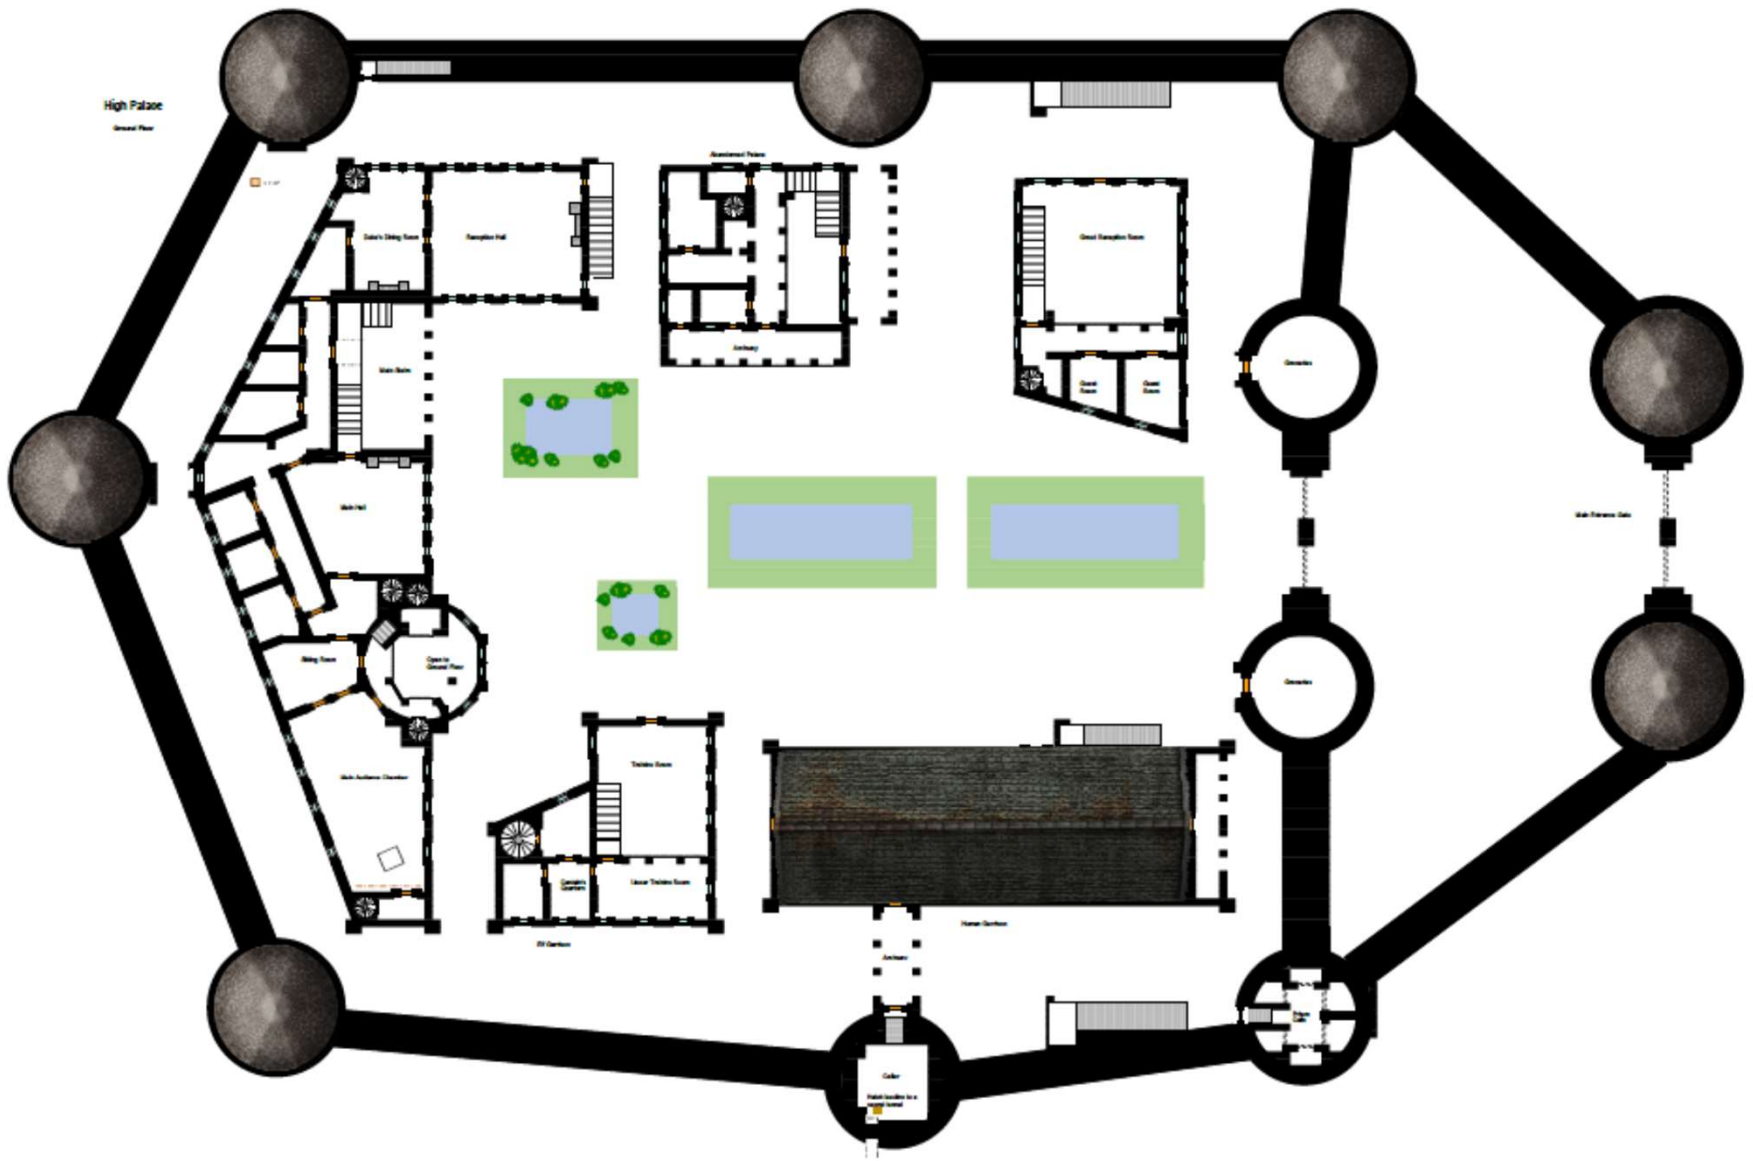

Duke's Stronhold *Specularum - Karamaikos*

Palace Map

2020

Unofficial Fan Material – Yann QUERE

High Palace (Ground Floor – Lev 0)

1 square = 1m x1 m

Ground Floor

Abandoned Palace

High Palace (Ground Floor – Lev 0)

1 square = 1m x1 m

High Palace (Ground Floor – Lev 0)

1 square = 1m x1 m

Haut Palais - Lev 1

High Palace - Level 1

1 square = 1m x1 m

High Palace - Level 1

1 square = 1m x 1 m

Elven Garrison

1 square = 1m x1 m

Abandonned Palace

Lev 0

Lev 1

Roof Top (Level 2)

1 square = 1m x1 m

High Palace - Cellars

Abandoned Palace Sewer Access & Catacombs Level – 1

8. Towards ancient crypts Level – 2

Ancient Crypts Level – 2

High Palace – Cellars

Human Garrison

Level - 1

1 square = 1m x1 m