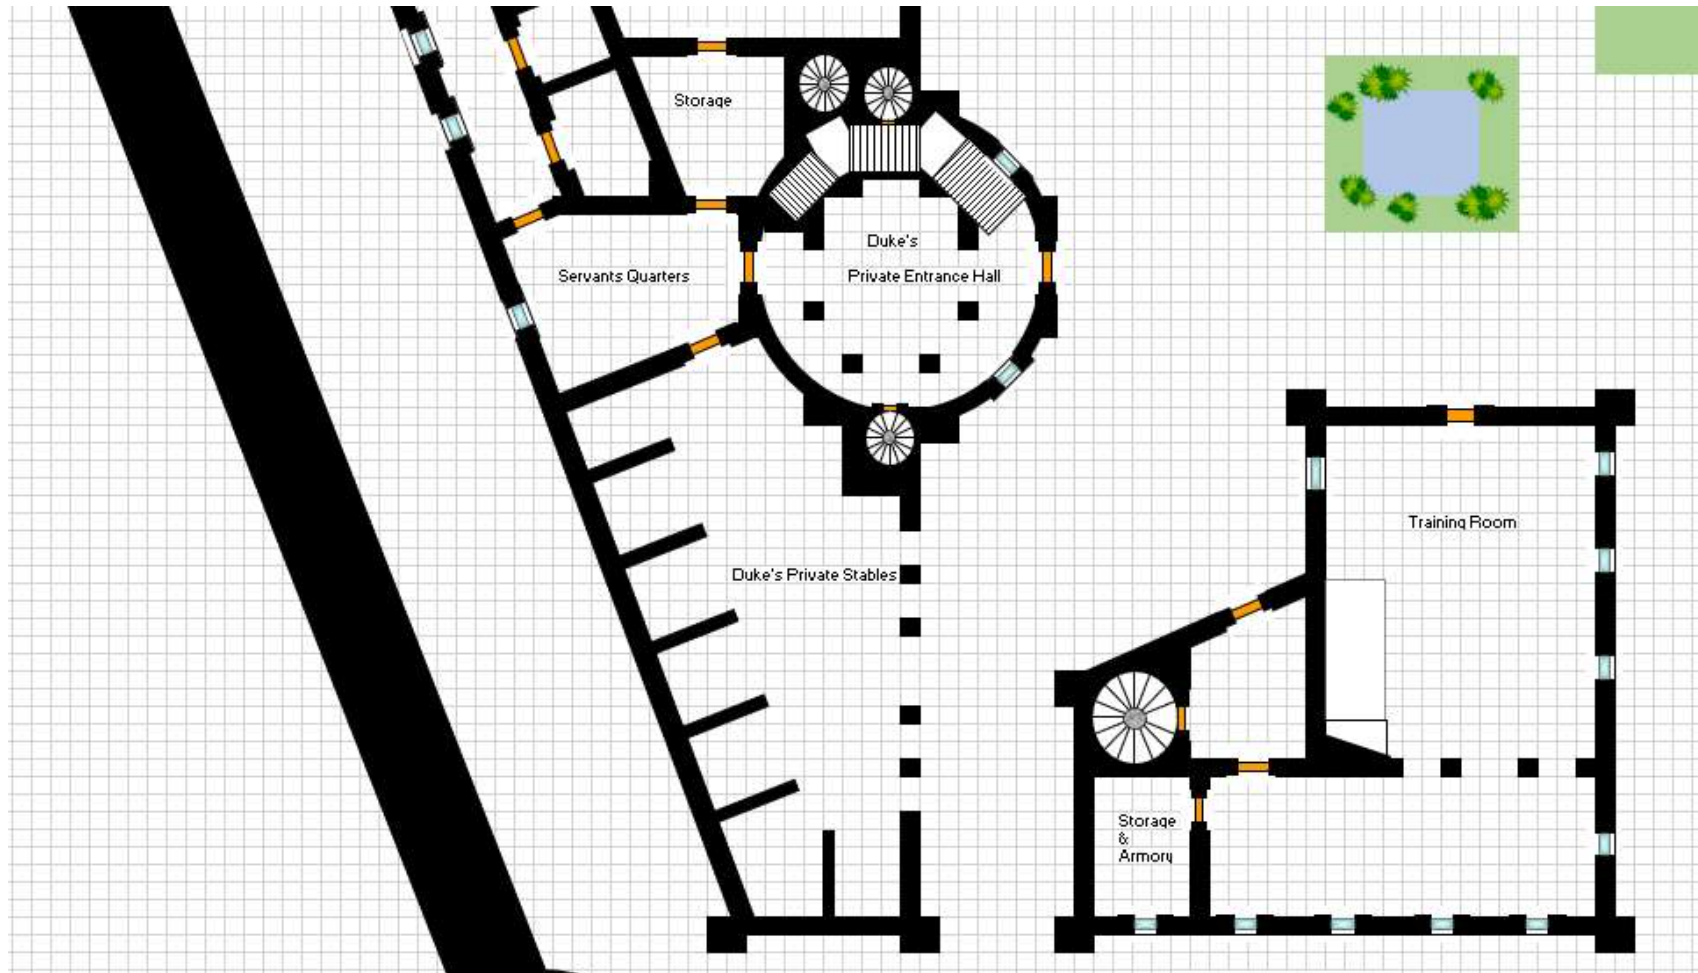

Duke's Stronhold *Specularum - Karamaikos*

Palace Map

2020

Unofficial Fan Material – Yann QUERE

High Palace (Ground Floor – Lev 0)

1 square = 1m x1 m

Ground Floor

Abandoned Palace

High Palace (Ground Floor – Lev 0)

1 square = 1m x1 m

High Palace (Ground Floor – Lev 0)

1 square = 1m x1 m

Haut Palais - Lev 1

High Palace - Level 1

1 square = 1m x1 m

High Palace - Level 1

1 square = 1m x 1 m

Elven Garrison

1 square = 1m x1 m

Abandonned Palace

Lev 0

Lev 1

Roof Top (Level 2)

1 square = 1m x1 m

Lower Palace Administration & Reception

1 square = 1m x 1 m

High Palace – Level 2

1 square = 1m x1 m

High Palace – Level 2

1 square = 1m x 1 m

High Palace – Level 3 Roof tops

High Palace – Level 3 Roof Tops