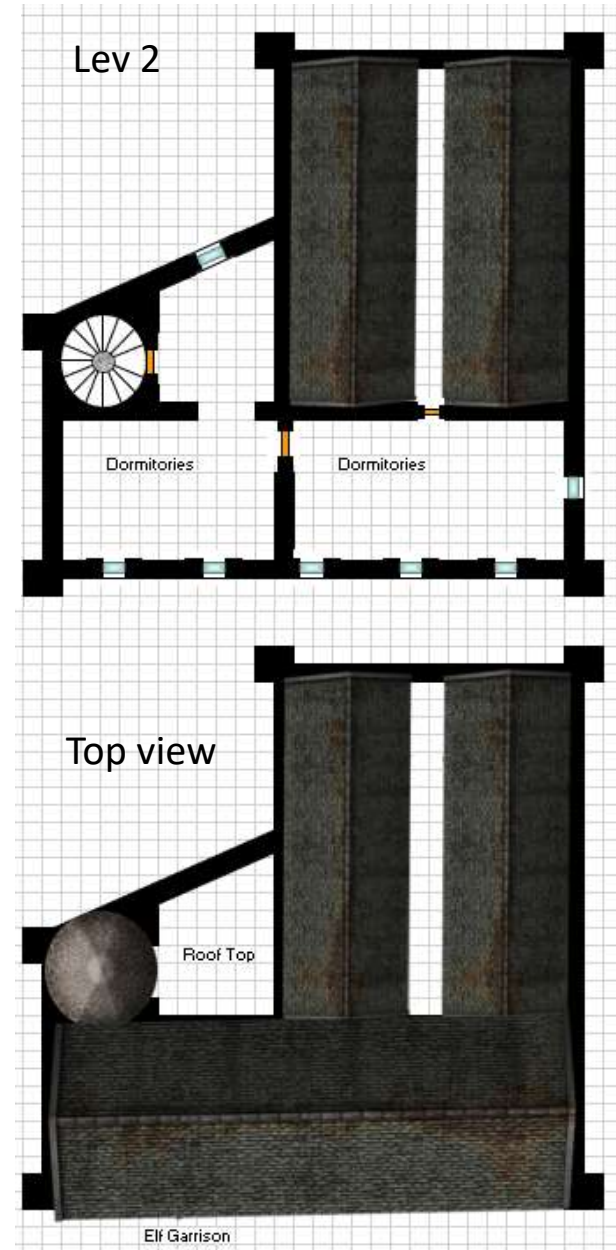

High Palace (Ground Floor – Lev 0)

1 square = 1m x1 m

High Palace (Ground Floor – Lev 0)

1 square = 1m x1 m

Haut Palais - Lev 1

High Palace - Level 1

1 square = 1m x1 m

High Palace - Level 1

1 square = 1m x 1 m

Elven Garrison

1 square = 1m x1 m

Abandonned Palace

Lev 0

Lev 1

Roof Top (Level 2)

1 square = 1m x1 m

High Palace - Cellars

Abandoned Palace Sewer Access & Catacombs Level – 1

8. Towards ancient crypts Level – 2

Ancient Crypts Level – 2

High Palace – Cellars

Human Garrison

Level - 1

1 square = 1m x1 m

Lower Palace Administration & Reception

1 square = 1m x 1 m

High Palace – Level 2

1 square = 1m x1 m

High Palace – Level 2

1 square = 1m x 1 m

High Palace – Level 3 Roof tops

High Palace – Level 3 Roof Tops