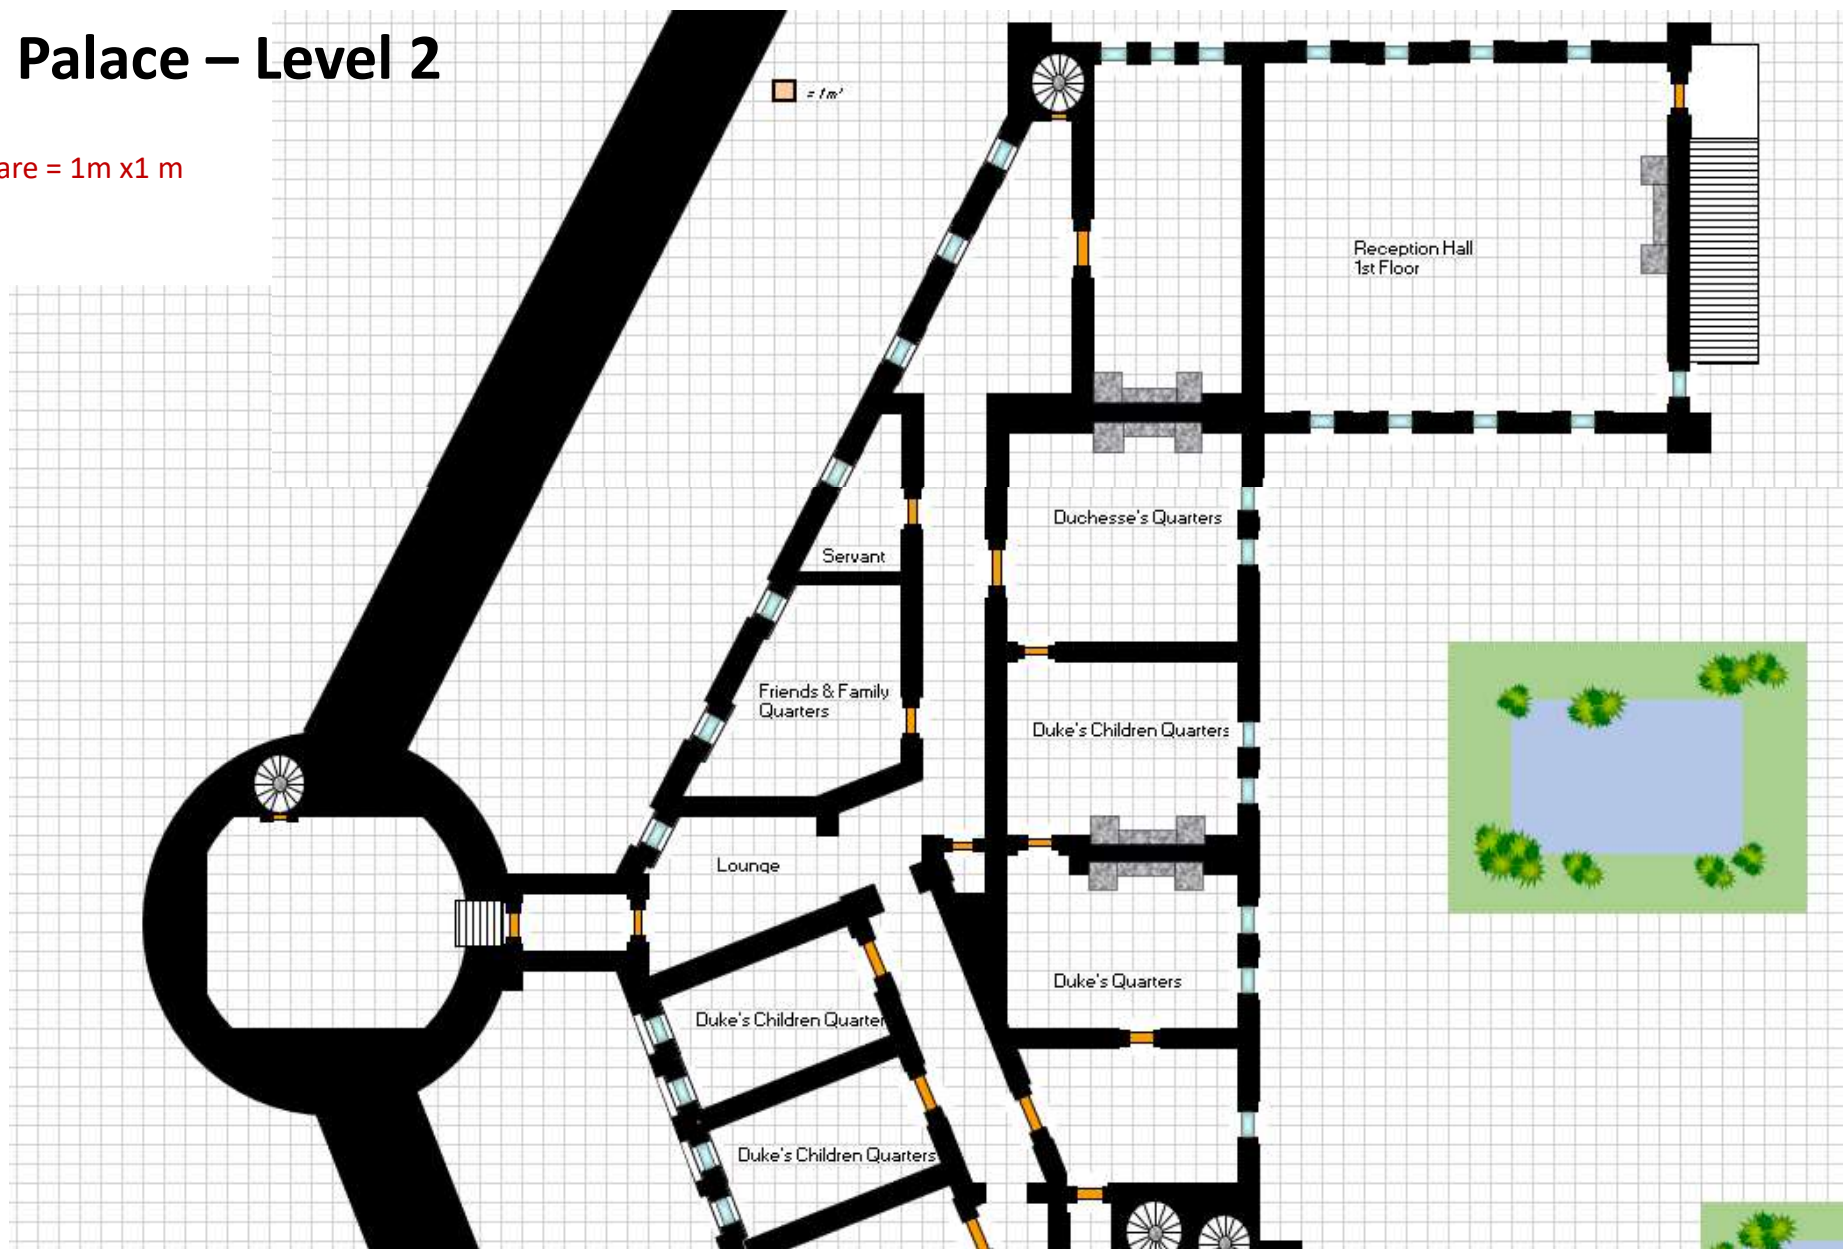

High Palace - Cellars

Abandoned Palace Sewer Access & Catacombs Level – 1

8. Towards ancient crypts Level – 2

Ancient Crypts Level – 2

High Palace – Cellars

Human Garrison

Level - 1

1 square = 1m x1 m

Lower Palace Administration & Reception

1 square = 1m x 1 m

High Palace – Level 2

1 square = 1m x1 m

High Palace – Level 2

1 square = 1m x 1 m

High Palace – Level 3 Roof tops

High Palace – Level 3 Roof Tops

1 square = 1m x1 m