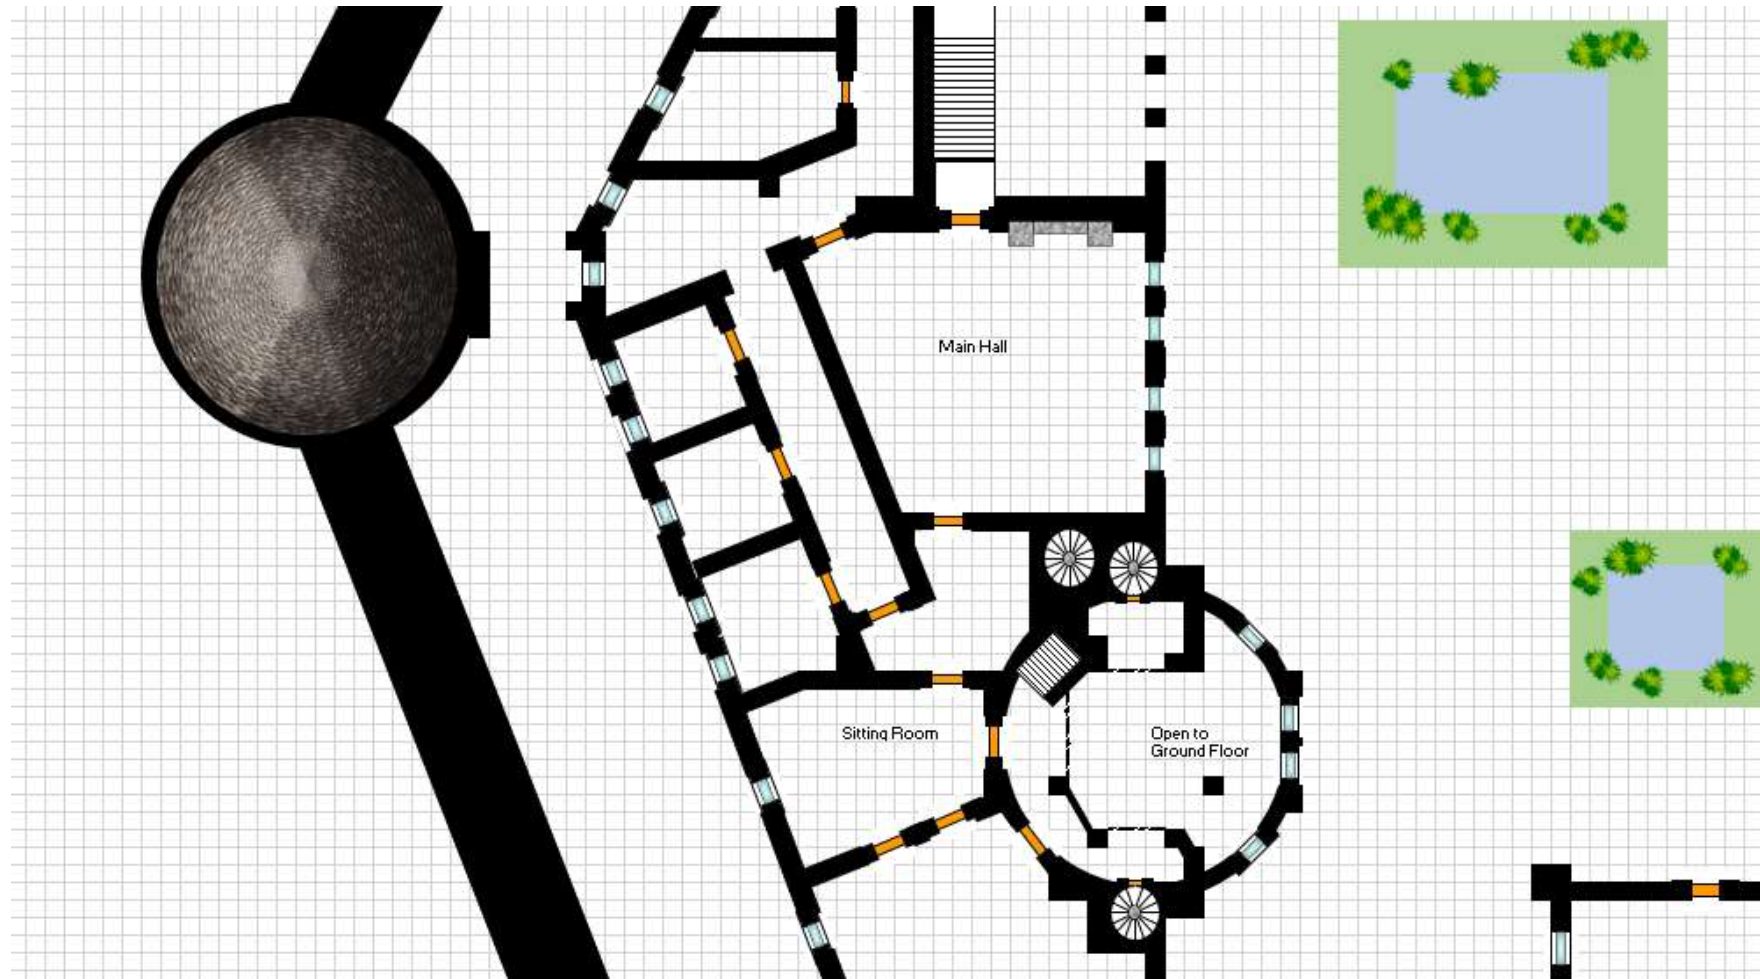

Duke's Stronhold *Specularum - Karamaikos*

Palace Map

2020

Unofficial Fan Material – Yann QUERE

High Palace (Ground Floor – Lev 0)

1 square = 1m x1 m

Ground Floor

Abandoned Palace

High Palace (Ground Floor – Lev 0)

1 square = 1m x1 m

High Palace (Ground Floor – Lev 0)

1 square = 1m x1 m

Haut Palais - Lev 1

High Palace - Level 1

1 square = 1m x1 m

High Palace - Level 1

1 square = 1m x 1 m

Elven Garrison

1 square = 1m x1 m

Abandonned Palace

Lev 0

Lev 1

Roof Top (Level 2)

1 square = 1m x1 m

High Palace - Cellars

Abandoned Palace Sewer Access & Catacombs Level – 1

8. Towards ancient crypts Level – 2

Ancient Crypts Level – 2

High Palace – Cellars

Human Garrison

Level - 1

1 square = 1m x1 m