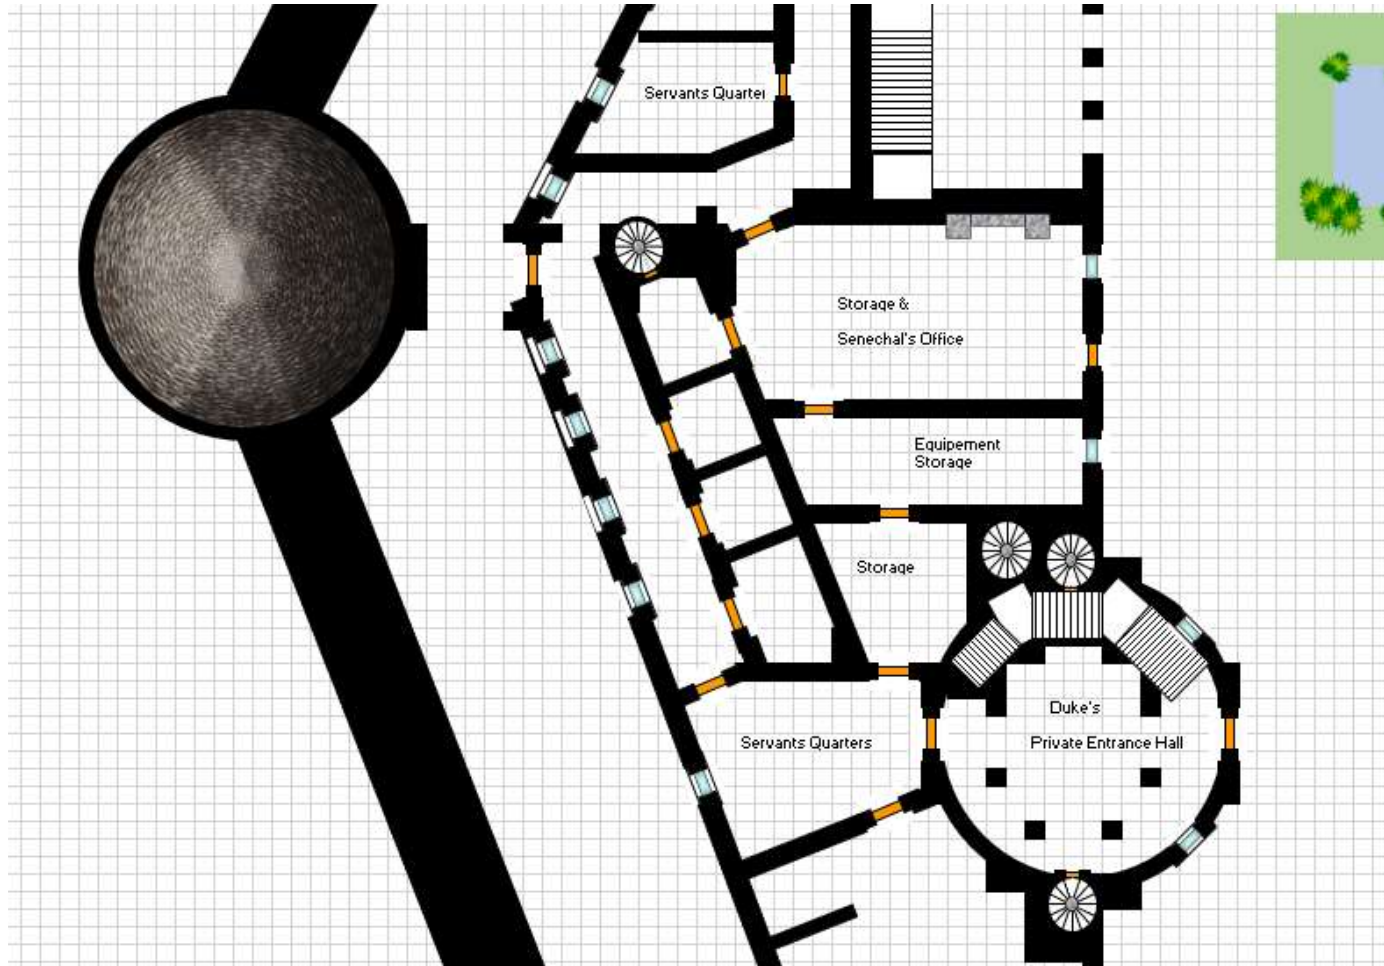

Duke's Stronhold *Specularum - Karamaikos*

Palace Map

2020

Unofficial Fan Material – Yann QUERE

High Palace (Ground Floor – Lev 0)

1 square = 1m x1 m

Ground Floor

Abandoned Palace

High Palace (Ground Floor – Lev 0)

1 square = 1m x1 m

High Palace (Ground Floor – Lev 0)

1 square = 1m x1 m

Haut Palais - Lev 1

High Palace - Level 1

1 square = 1m x1 m

High Palace - Level 1

1 square = 1m x 1 m

Elven Garrison

1 square = 1m x1 m

Abandonned Palace

Lev 0

Lev 1

Roof Top (Level 2)

1 square = 1m x1 m

1 square = 1m x1 m