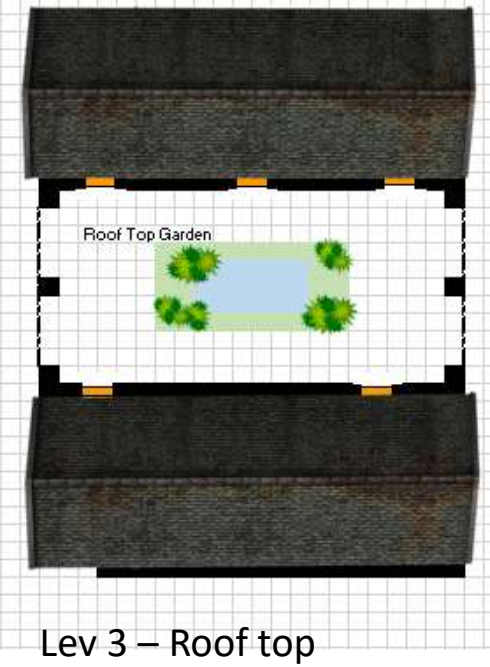

1 square = 1m x 1 m

Elven Garrison

1 square = 1m x1 m

Abandonned Palace

Lev 0

Lev 1

Roof Top (Level 2)

1 square = 1m x1 m

High Palace - Cellars

Abandoned Palace Sewer Access & Catacombs Level – 1

8. Towards ancient crypts Level – 2

Ancient Crypts Level – 2

High Palace – Cellars

Human Garrison

Level - 1

1 square = 1m x1 m

Lower Palace Administration & Reception

1 square = 1m x 1 m

High Palace – Level 2

1 square = 1m x1 m

High Palace – Level 2

1 square = 1m x 1 m

High Palace – Level 3 Roof tops

High Palace – Level 3 Roof Tops