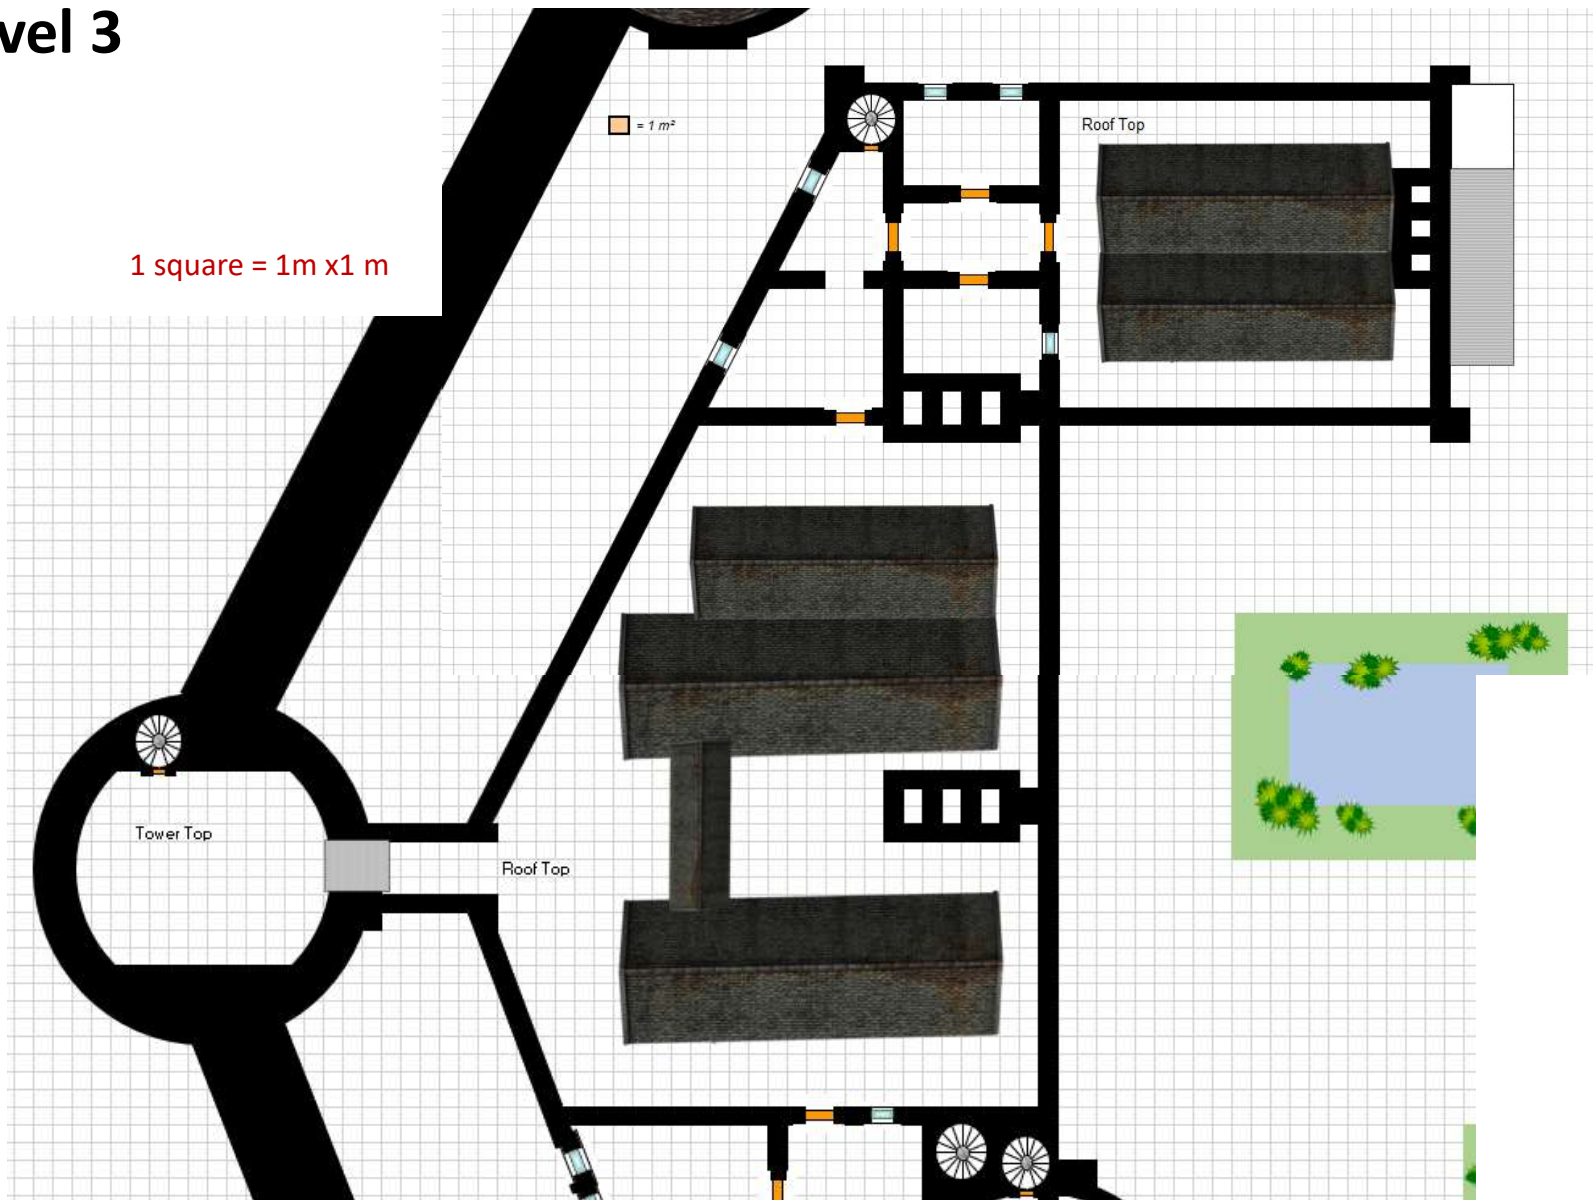

High Palace - Cellars

Abandoned Palace Sewer Access & Catacombs Level – 1

8. Towards ancient crypts Level – 2

Ancient Crypts Level – 2

High Palace – Cellars

Human Garrison

Level - 1

1 square = 1m x1 m

Lower Palace Administration & Reception

1 square = 1m x 1 m

High Palace – Level 2

1 square = 1m x1 m

High Palace – Level 2

1 square = 1m x 1 m

High Palace – Level 3 Roof tops

High Palace – Level 3 Roof Tops

1 square = 1m x1 m