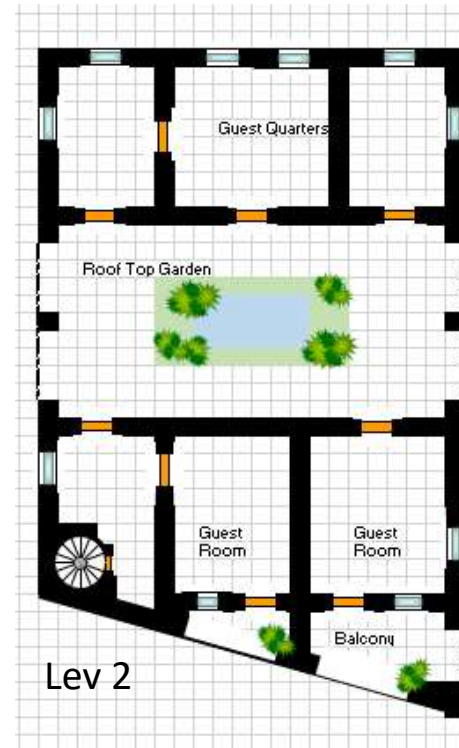

High Palace (Ground Floor – Lev 0)

1 square = 1m x1 m

High Palace (Ground Floor – Lev 0)

1 square = 1m x1 m

Haut Palais - Lev 1

High Palace - Level 1

1 square = 1m x1 m

High Palace - Level 1

1 square = 1m x 1 m

Elven Garrison

1 square = 1m x1 m

Abandonned Palace

Lev 0

Lev 1

Roof Top (Level 2)

1 square = 1m x1 m

High Palace - Cellars

Abandoned Palace Sewer Access & Catacombs Level – 1

8. Towards ancient crypts Level – 2

Ancient Crypts Level – 2

High Palace – Cellars

Human Garrison

Level - 1

1 square = 1m x1 m

Lower Palace Administration & Reception

1 square = 1m x 1 m

High Palace – Level 2

1 square = 1m x1 m

High Palace – Level 2

1 square = 1m x 1 m

High Palace – Level 3 Roof tops

High Palace – Level 3 Roof Tops