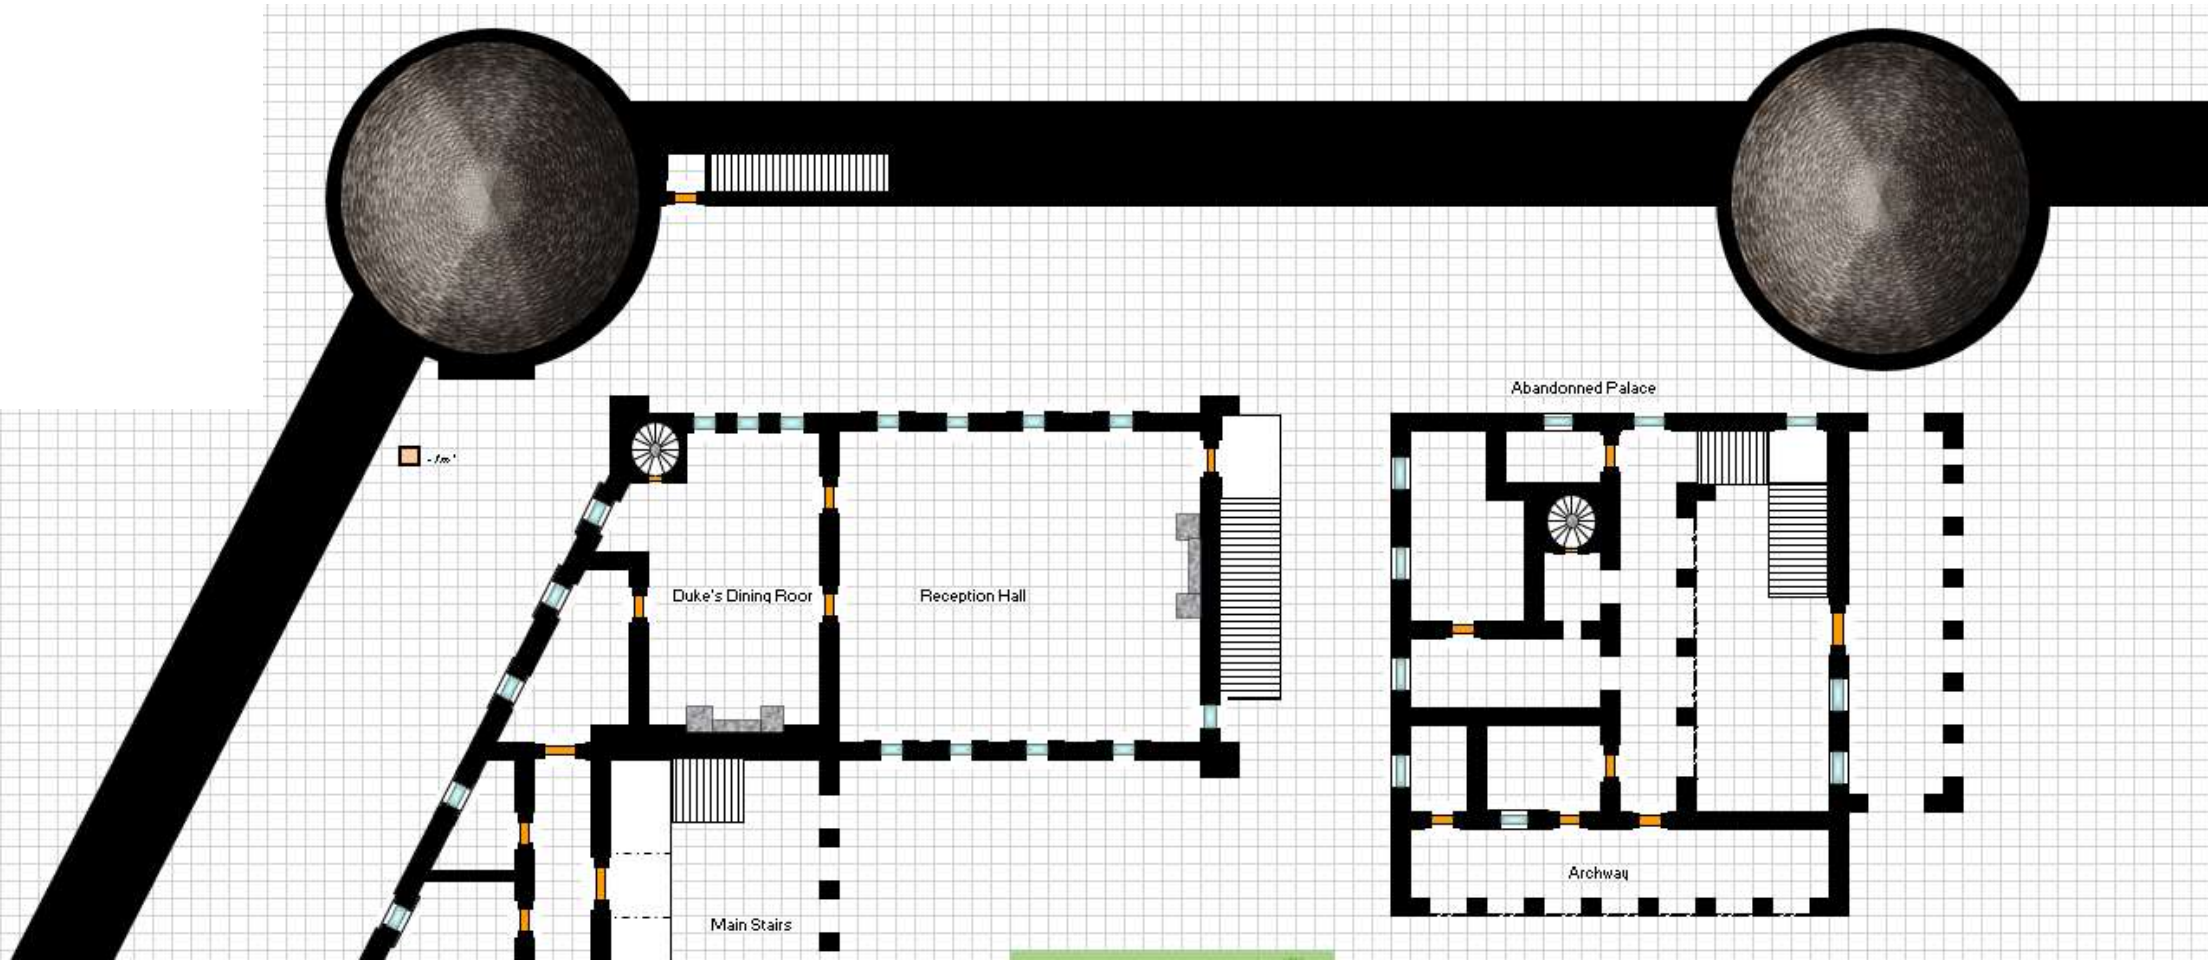

Duke's Stronhold *Specularum - Karamaikos*

Palace Map

2020

Unofficial Fan Material – Yann QUERE

High Palace (Ground Floor – Lev 0)

1 square = 1m x1 m

Ground Floor

Abandoned Palace

High Palace (Ground Floor – Lev 0)

1 square = 1m x1 m

High Palace (Ground Floor – Lev 0)

1 square = 1m x1 m

Haut Palais - Lev 1

High Palace - Level 1

1 square = 1m x1 m

High Palace - Level 1

1 square = 1m x 1 m

Elven Garrison

1 square = 1m x1 m

Abandonned Palace

Lev 0

Lev 1

Roof Top (Level 2)

1 square = 1m x1 m

Lower Palace Administration & Reception

1 square = 1m x 1 m

High Palace – Level 2

1 square = 1m x1 m

High Palace – Level 2

1 square = 1m x 1 m

High Palace – Level 3 Roof tops

High Palace – Level 3 Roof Tops