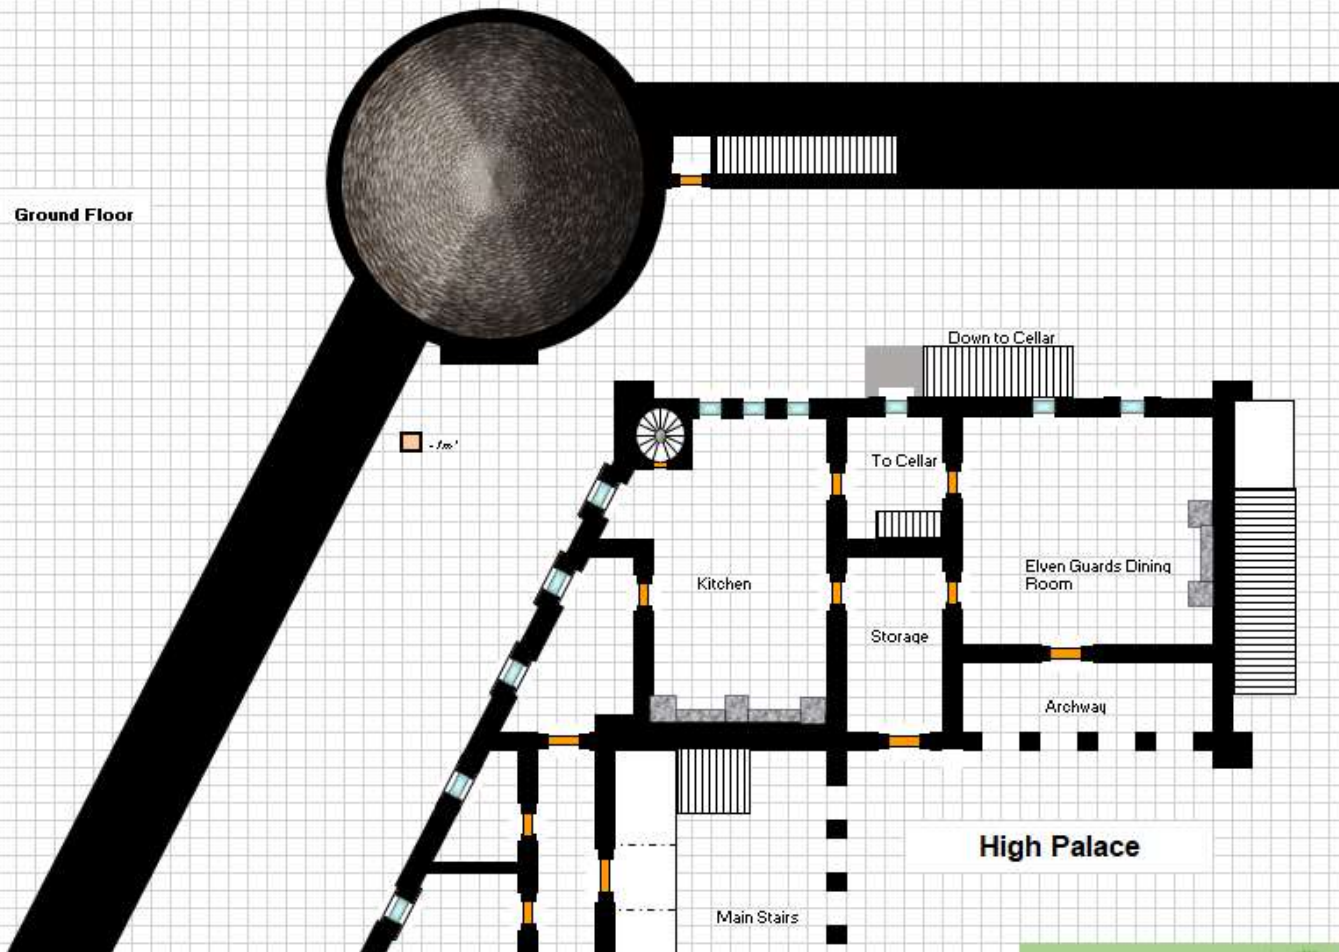

Duke's Stronhold *Specularum - Karamaikos*

Palace Map

2020

Unofficial Fan Material – Yann QUERE

High Palace (Ground Floor – Lev 0)

1 square = 1m x1 m

Ground Floor

Abandoned Palace

High Palace (Ground Floor – Lev 0)

1 square = 1m x1 m

High Palace (Ground Floor – Lev 0)

1 square = 1m x1 m

Haut Palais - Lev 1

High Palace - Level 1

1 square = 1m x1 m

High Palace - Level 1

1 square = 1m x 1 m

Elven Garrison

1 square = 1m x1 m

Abandonned Palace

Lev 0

Lev 1

Roof Top (Level 2)

1 square = 1m x1 m

Lower Palace Administration & Reception

1 square = 1m x 1 m

High Palace – Level 2

1 square = 1m x1 m

High Palace – Level 2

1 square = 1m x 1 m

High Palace – Level 3 Roof tops

High Palace – Level 3 Roof Tops