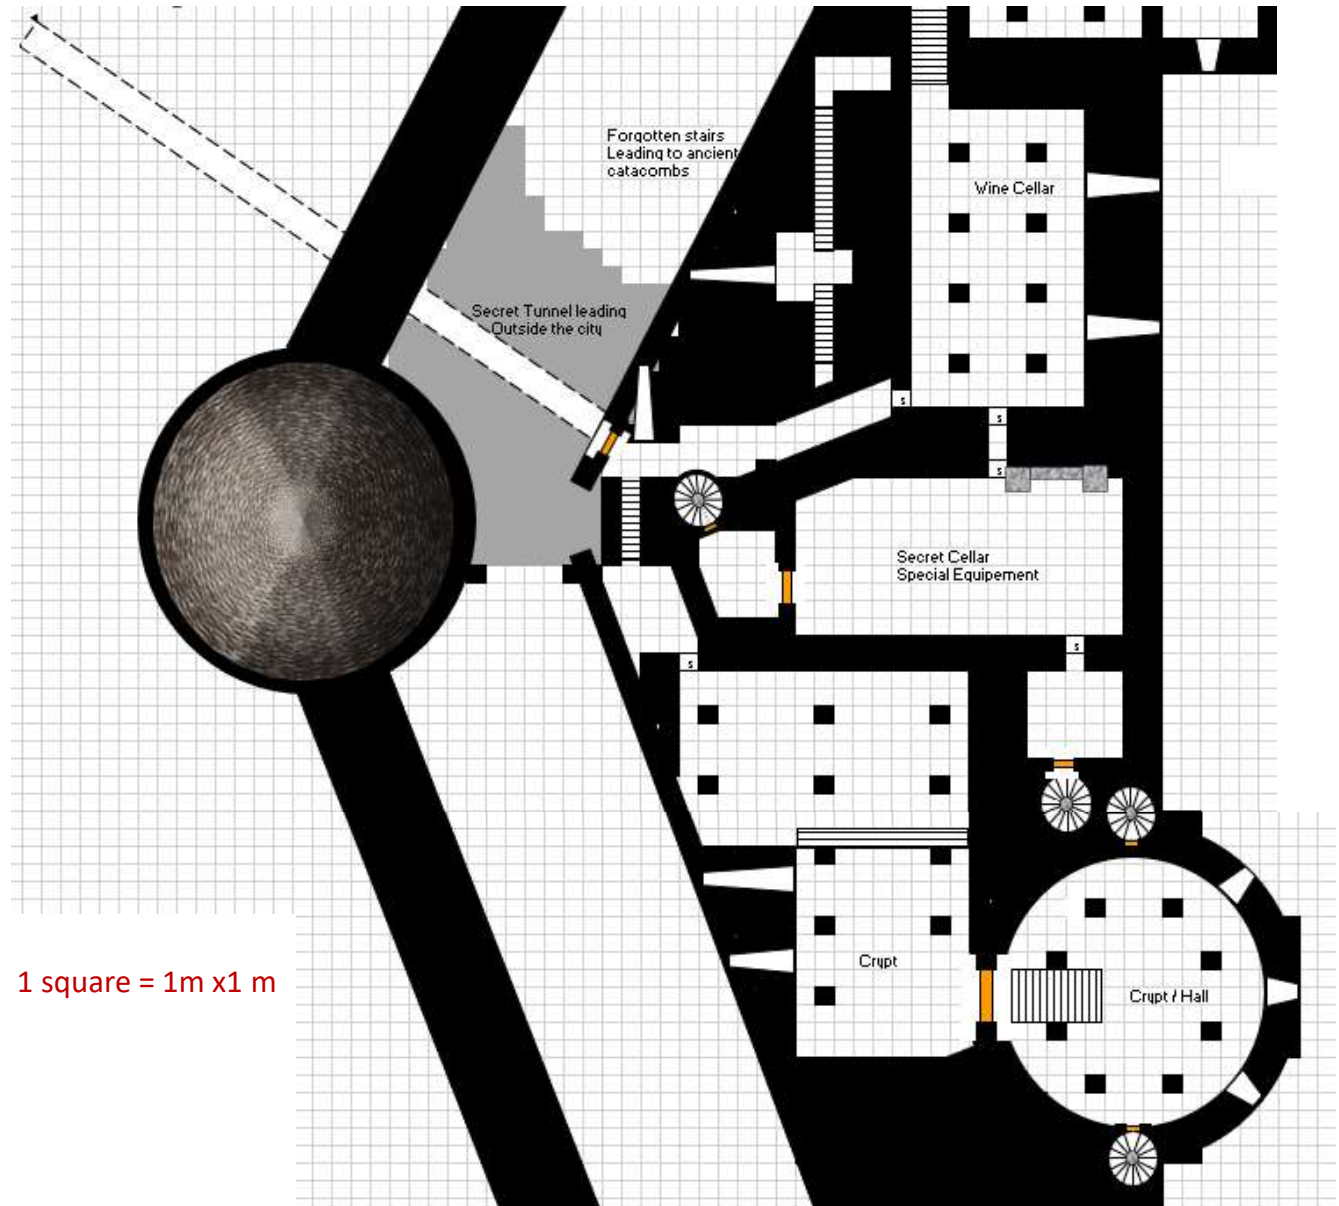

1 square = 1m x 1 m

Elven Garrison

1 square = 1m x1 m

Abandonned Palace

Lev 0

Lev 1

Roof Top (Level 2)

1 square = 1m x1 m

High Palace - Cellars

Abandoned Palace Sewer Access & Catacombs Level – 1

8. Towards ancient crypts Level – 2

Ancient Crypts Level – 2

High Palace – Cellars

Human Garrison

Level - 1

1 square = 1m x1 m

Lower Palace Administration & Reception

1 square = 1m x 1 m

High Palace – Level 2

1 square = 1m x1 m

High Palace – Level 2

1 square = 1m x 1 m

High Palace – Level 3 Roof tops

High Palace – Level 3 Roof Tops

1 square = 1m x1 m