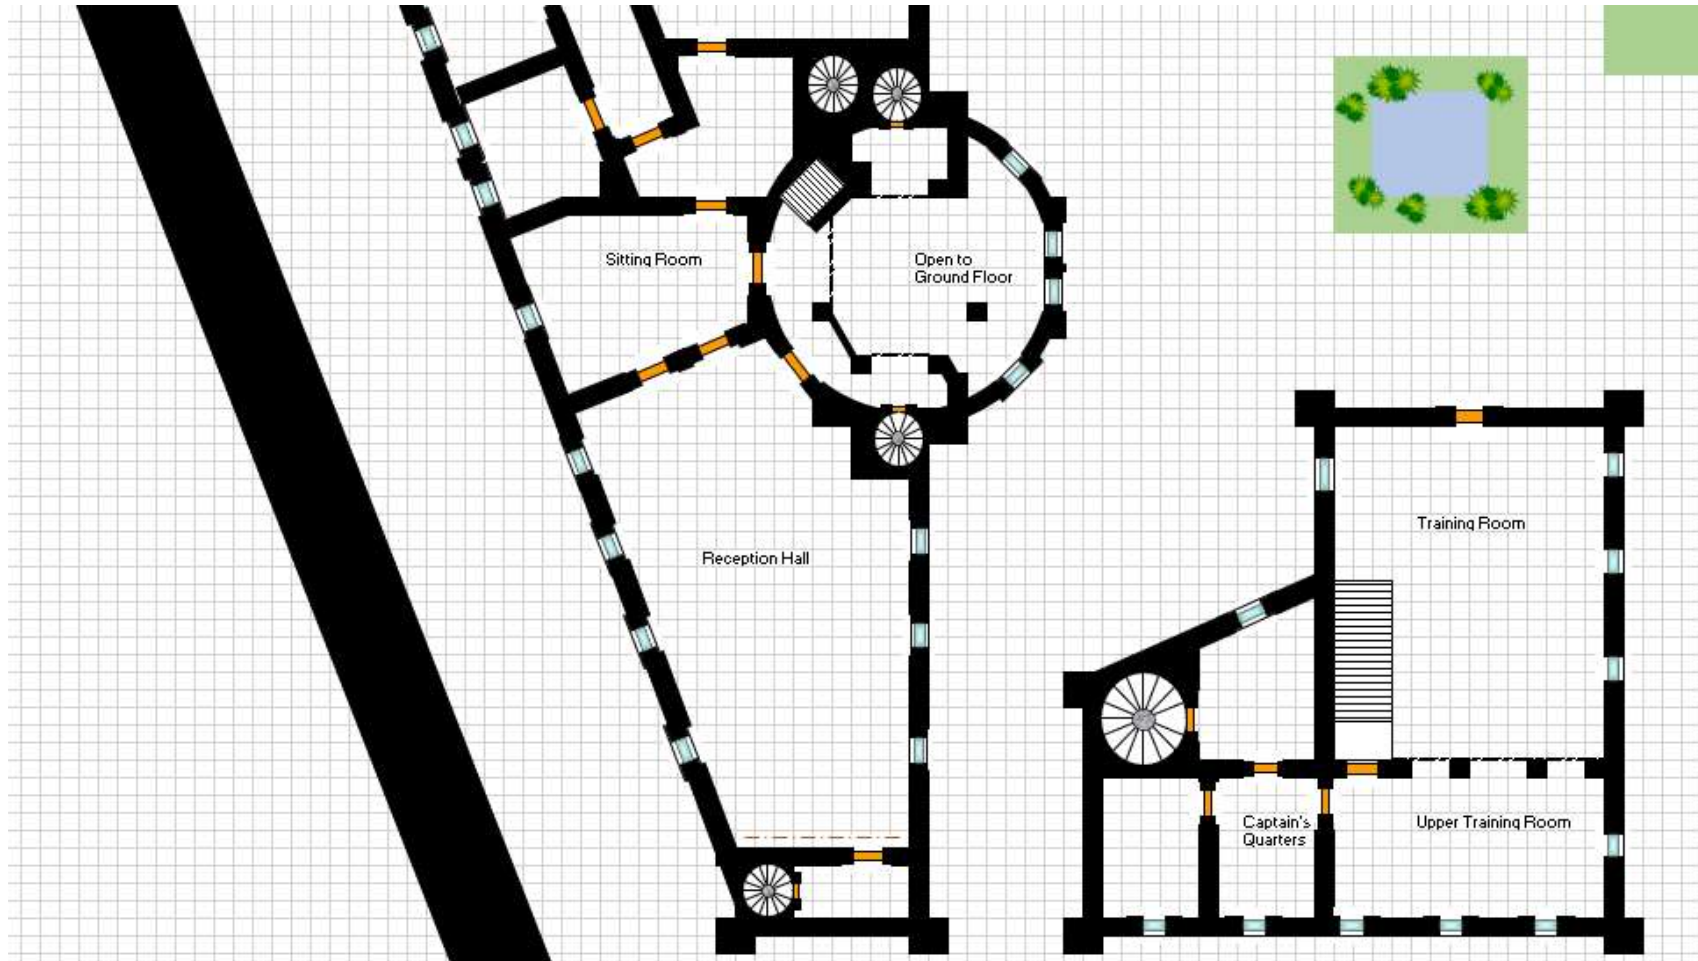

High Palace (Ground Floor – Lev 0)

1 square = 1m x1 m

High Palace (Ground Floor – Lev 0)

1 square = 1m x1 m

Haut Palais - Lev 1

High Palace - Level 1

1 square = 1m x1 m

High Palace - Level 1

1 square = 1m x 1 m

Elven Garrison

1 square = 1m x1 m

Abandonned Palace

Lev 0

Lev 1

Roof Top (Level 2)

1 square = 1m x1 m

High Palace - Cellars

Abandoned Palace Sewer Access & Catacombs Level – 1

8. Towards ancient crypts Level – 2

Ancient Crypts Level – 2

High Palace – Cellars

Human Garrison

Level - 1

1 square = 1m x1 m

Lower Palace Administration & Reception

1 square = 1m x 1 m

High Palace – Level 2

1 square = 1m x1 m

High Palace – Level 2

1 square = 1m x 1 m

High Palace – Level 3 Roof tops

High Palace – Level 3 Roof Tops