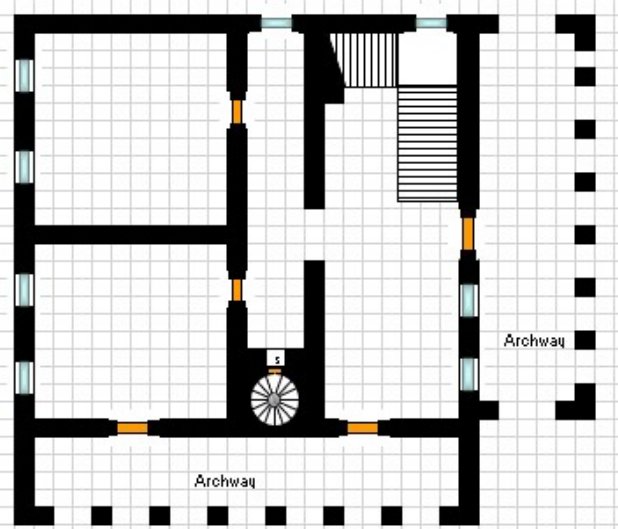

High Palace (Ground Floor – Lev 0)

1 square = 1m x1 m

High Palace (Ground Floor – Lev 0)

1 square = 1m x1 m

Haut Palais - Lev 1

High Palace - Level 1

1 square = 1m x1 m

High Palace - Level 1

1 square = 1m x 1 m

Elven Garrison

1 square = 1m x1 m

Abandonned Palace

Lev 0

Lev 1

Roof Top (Level 2)

1 square = 1m x1 m

High Palace - Cellars

Abandoned Palace Sewer Access & Catacombs Level – 1

8. Towards ancient crypts Level – 2

Ancient Crypts Level – 2

High Palace – Cellars

Human Garrison

Level - 1

1 square = 1m x1 m

Lower Palace Administration & Reception

1 square = 1m x 1 m

High Palace – Level 2

1 square = 1m x1 m

High Palace – Level 2

1 square = 1m x 1 m

High Palace – Level 3 Roof tops

High Palace – Level 3 Roof Tops