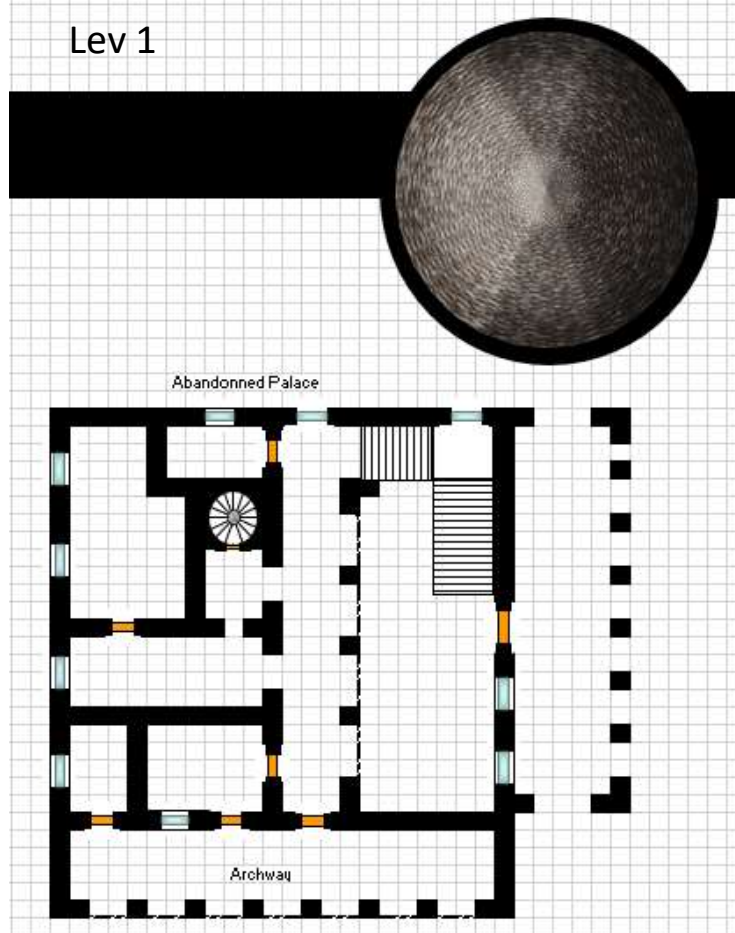

High Palace (Ground Floor – Lev 0)

1 square = 1m x1 m

High Palace (Ground Floor – Lev 0)

1 square = 1m x1 m

Haut Palais - Lev 1

High Palace - Level 1

1 square = 1m x1 m

High Palace - Level 1

1 square = 1m x 1 m

Elven Garrison

1 square = 1m x1 m

Abandonned Palace

Lev 0

Lev 1

Roof Top (Level 2)

1 square = 1m x1 m

High Palace - Cellars

Abandoned Palace Sewer Access & Catacombs Level – 1

8. Towards ancient crypts Level – 2

Ancient Crypts Level – 2

High Palace – Cellars

Human Garrison

Level - 1

1 square = 1m x1 m

Lower Palace Administration & Reception

1 square = 1m x 1 m

High Palace – Level 2

1 square = 1m x1 m

High Palace – Level 2

1 square = 1m x 1 m

High Palace – Level 3 Roof tops

High Palace – Level 3 Roof Tops