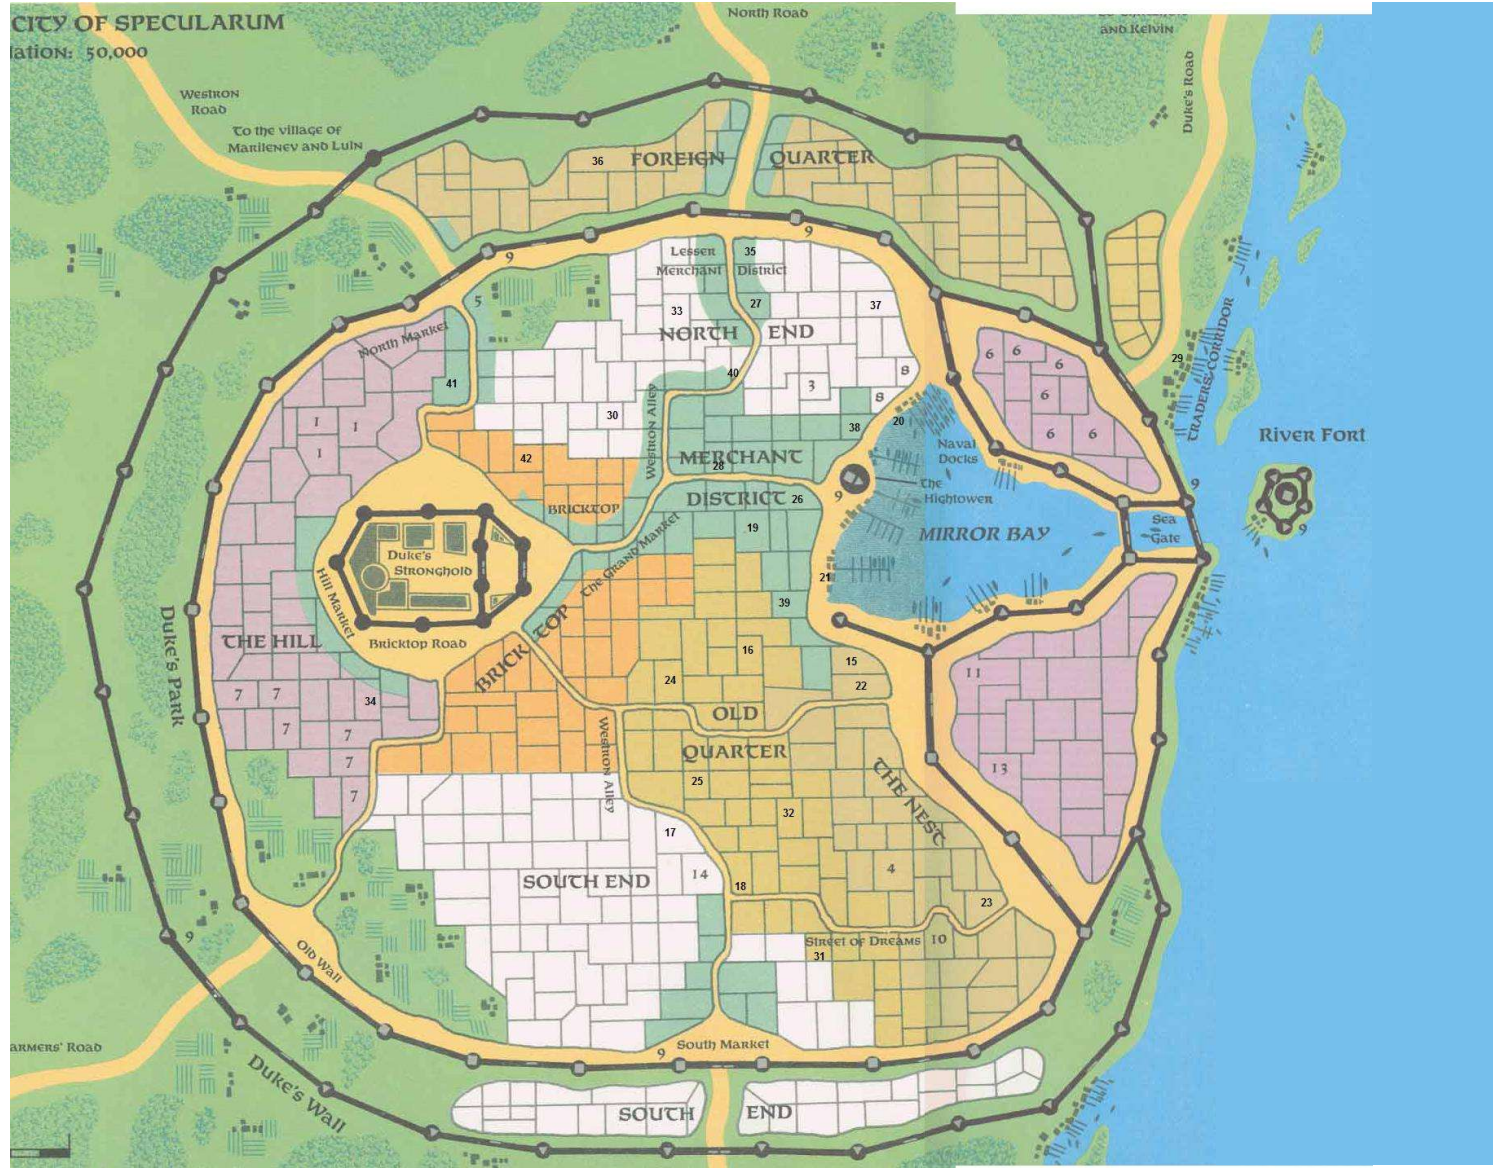

Duke's Stronhold *Specularum - Karamaikos*

Palace Map

2020

Unofficial Fan Material – Yann QUERE

High Palace (Ground Floor – Lev 0)

1 square = 1m x1 m

Ground Floor

Abandoned Palace

High Palace (Ground Floor – Lev 0)

1 square = 1m x1 m

High Palace (Ground Floor – Lev 0)

1 square = 1m x1 m

Haut Palais - Lev 1

High Palace - Level 1

1 square = 1m x1 m

High Palace - Level 1

1 square = 1m x 1 m

Elven Garrison

1 square = 1m x1 m

Abandonned Palace

Lev 0

Lev 1

Roof Top (Level 2)

1 square = 1m x1 m