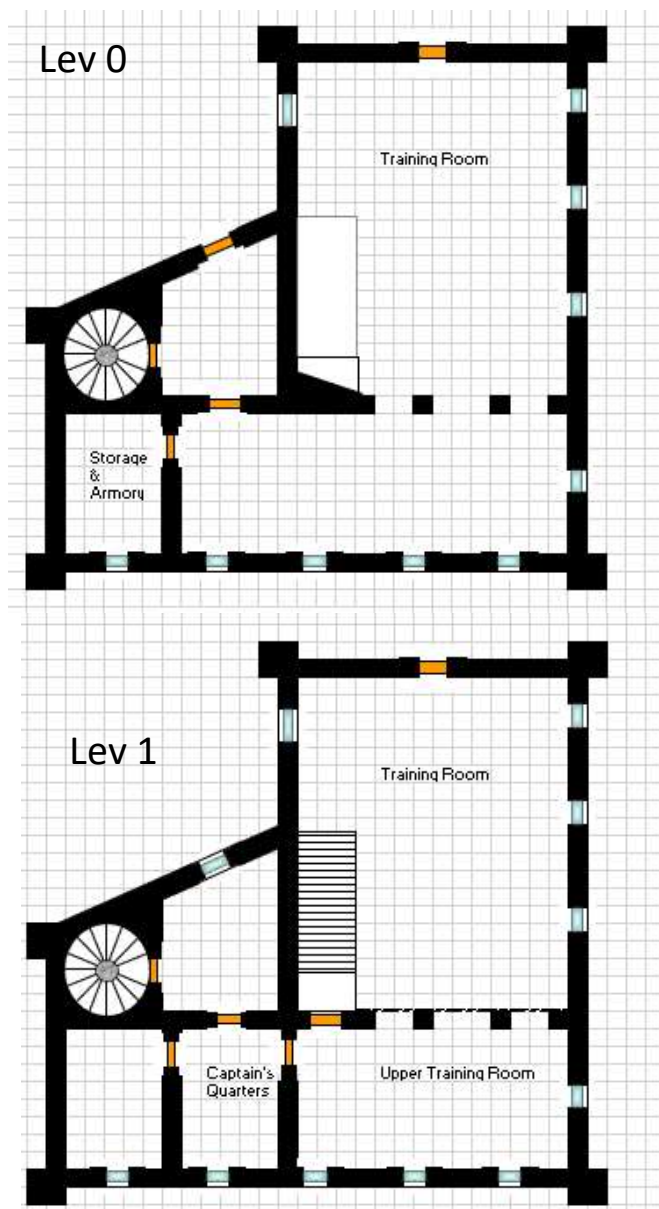

Duke's Stronhold *Specularum - Karamaikos*

Palace Map

2020

Unofficial Fan Material – Yann QUERE

High Palace (Ground Floor – Lev 0)

1 square = 1m x1 m

Ground Floor

Abandoned Palace

High Palace (Ground Floor – Lev 0)

1 square = 1m x1 m

High Palace (Ground Floor – Lev 0)

1 square = 1m x1 m

Haut Palais - Lev 1

High Palace - Level 1

1 square = 1m x1 m

High Palace - Level 1

1 square = 1m x 1 m

Elven Garrison

1 square = 1m x1 m

Abandonned Palace

Lev 0

Lev 1

Roof Top (Level 2)

1 square = 1m x1 m

Lower Palace Administration & Reception

1 square = 1m x 1 m

High Palace – Level 2

1 square = 1m x1 m

High Palace – Level 2

1 square = 1m x 1 m

High Palace – Level 3 Roof tops

High Palace – Level 3 Roof Tops