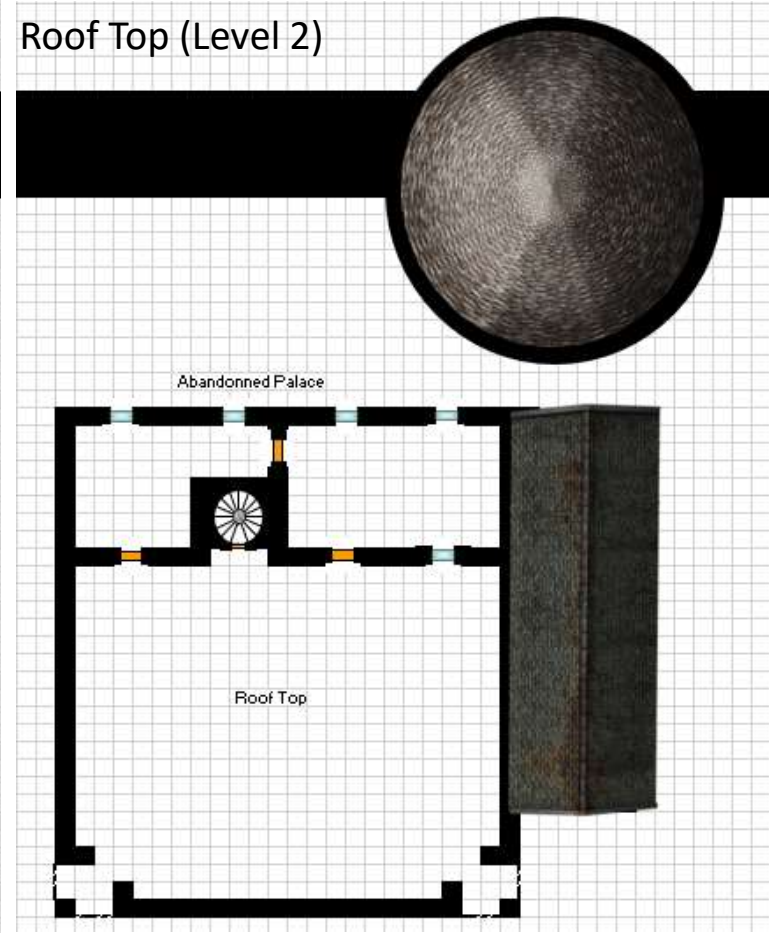

High Palace (Ground Floor – Lev 0)

1 square = 1m x1 m

High Palace (Ground Floor – Lev 0)

1 square = 1m x1 m

Haut Palais - Lev 1

High Palace - Level 1

1 square = 1m x1 m

High Palace - Level 1

1 square = 1m x 1 m

Elven Garrison

1 square = 1m x1 m

Abandonned Palace

Lev 0

Lev 1

Roof Top (Level 2)

1 square = 1m x1 m

High Palace - Cellars

Abandoned Palace Sewer Access & Catacombs Level – 1

8. Towards ancient crypts Level – 2

Ancient Crypts Level – 2

High Palace – Cellars

Human Garrison

Level - 1

1 square = 1m x1 m

Lower Palace Administration & Reception

1 square = 1m x 1 m

High Palace – Level 2

1 square = 1m x1 m

High Palace – Level 2

1 square = 1m x 1 m

High Palace – Level 3 Roof tops

High Palace – Level 3 Roof Tops