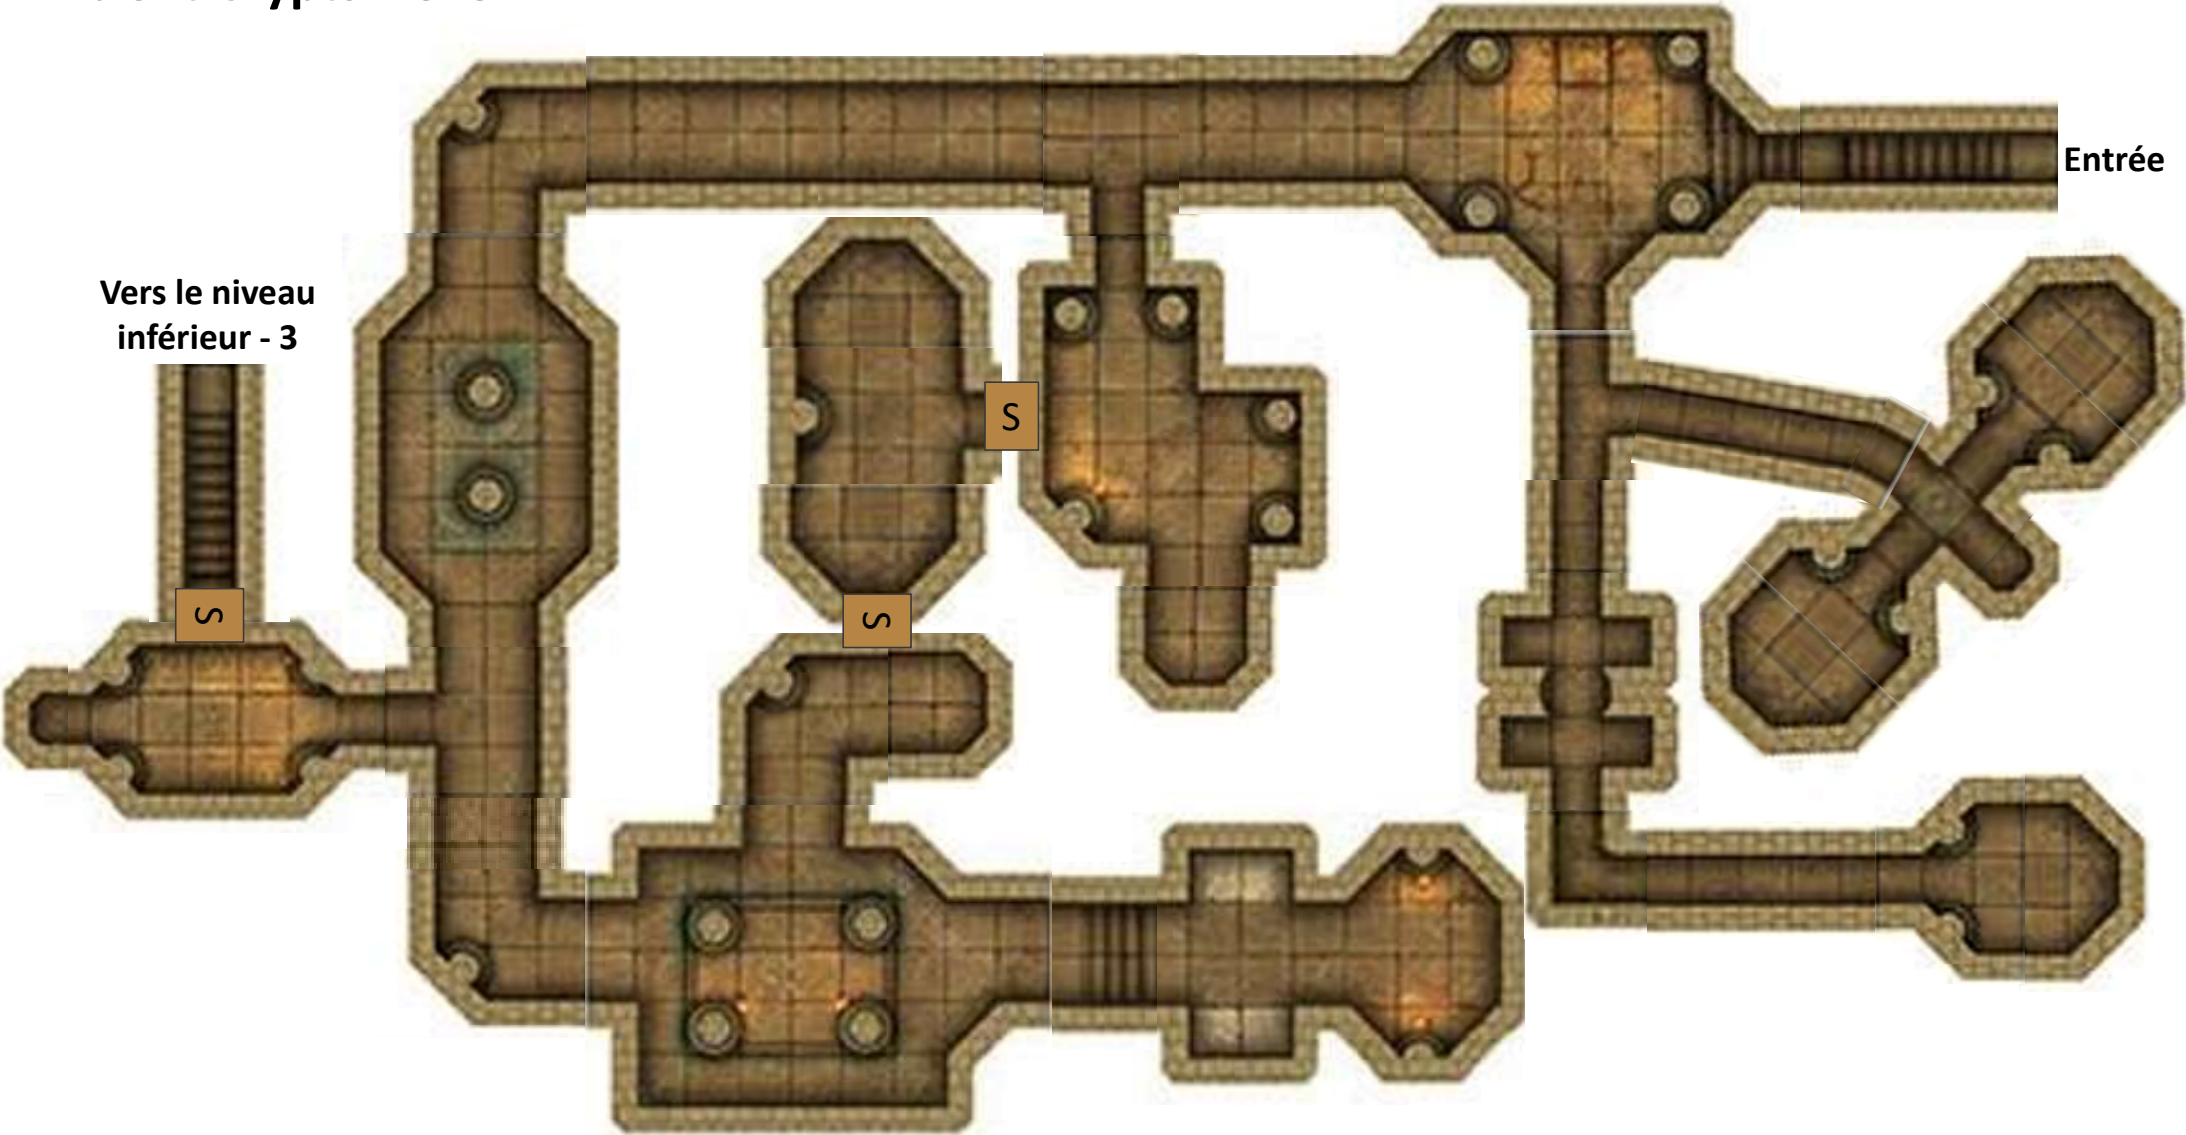

High Palace - Cellars

Abandoned Palace Sewer Access & Catacombs Level – 1

8. Towards ancient crypts Level – 2

Ancient Crypts Level – 2

High Palace – Cellars

Human Garrison

Level - 1

1 square = 1m x1 m

Lower Palace Administration & Reception

1 square = 1m x 1 m

High Palace – Level 2

1 square = 1m x1 m

High Palace – Level 2

1 square = 1m x 1 m

High Palace – Level 3 Roof tops

High Palace – Level 3 Roof Tops