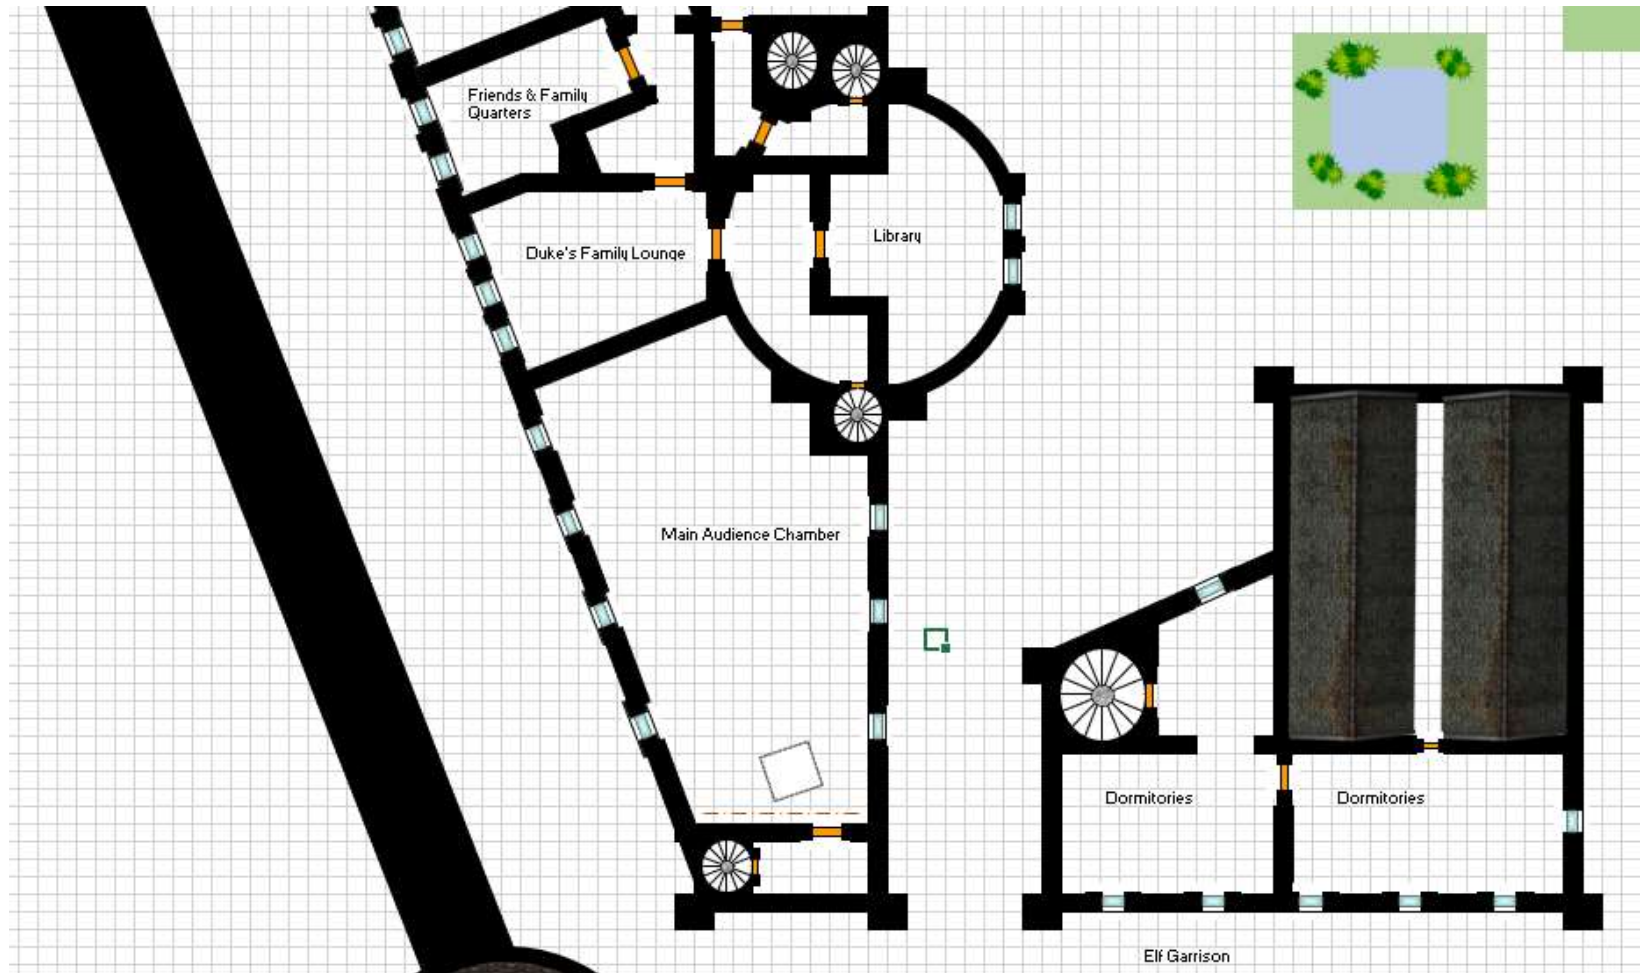

High Palace (Ground Floor – Lev 0)

1 square = 1m x1 m

High Palace (Ground Floor – Lev 0)

1 square = 1m x1 m

Haut Palais - Lev 1

High Palace - Level 1

1 square = 1m x1 m

High Palace - Level 1

1 square = 1m x 1 m

Elven Garrison

1 square = 1m x1 m

Abandonned Palace

Lev 0

Lev 1

Roof Top (Level 2)

1 square = 1m x1 m

High Palace - Cellars

Abandoned Palace Sewer Access & Catacombs Level – 1

8. Towards ancient crypts Level – 2

Ancient Crypts Level – 2

High Palace – Cellars

Human Garrison

Level - 1

1 square = 1m x1 m

Lower Palace Administration & Reception

1 square = 1m x 1 m

High Palace – Level 2

1 square = 1m x1 m

High Palace – Level 2

1 square = 1m x 1 m

High Palace – Level 3 Roof tops

High Palace – Level 3 Roof Tops