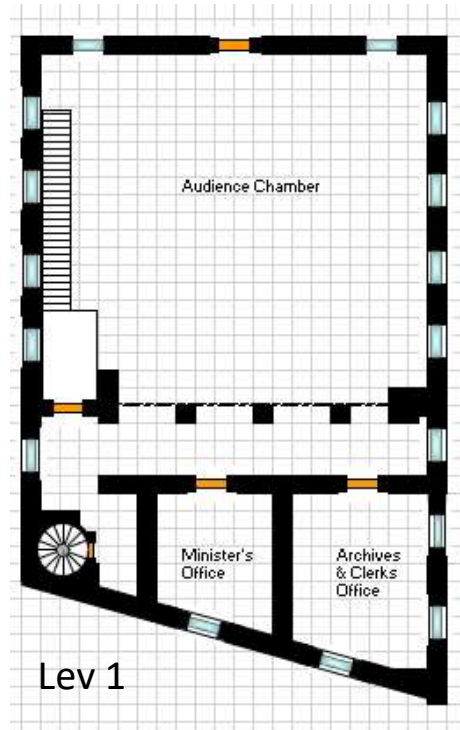

High Palace (Ground Floor – Lev 0)

1 square = 1m x1 m

High Palace (Ground Floor – Lev 0)

1 square = 1m x1 m

Haut Palais - Lev 1

High Palace - Level 1

1 square = 1m x1 m

High Palace - Level 1

1 square = 1m x 1 m

Elven Garrison

1 square = 1m x1 m

Abandonned Palace

Lev 0

Lev 1

Roof Top (Level 2)

1 square = 1m x1 m

High Palace - Cellars

Abandoned Palace Sewer Access & Catacombs Level – 1

8. Towards ancient crypts Level – 2

Ancient Crypts Level – 2

High Palace – Cellars

Human Garrison

Level - 1

1 square = 1m x1 m

Lower Palace Administration & Reception

1 square = 1m x 1 m

High Palace – Level 2

1 square = 1m x1 m

High Palace – Level 2

1 square = 1m x 1 m

High Palace – Level 3 Roof tops

High Palace – Level 3 Roof Tops