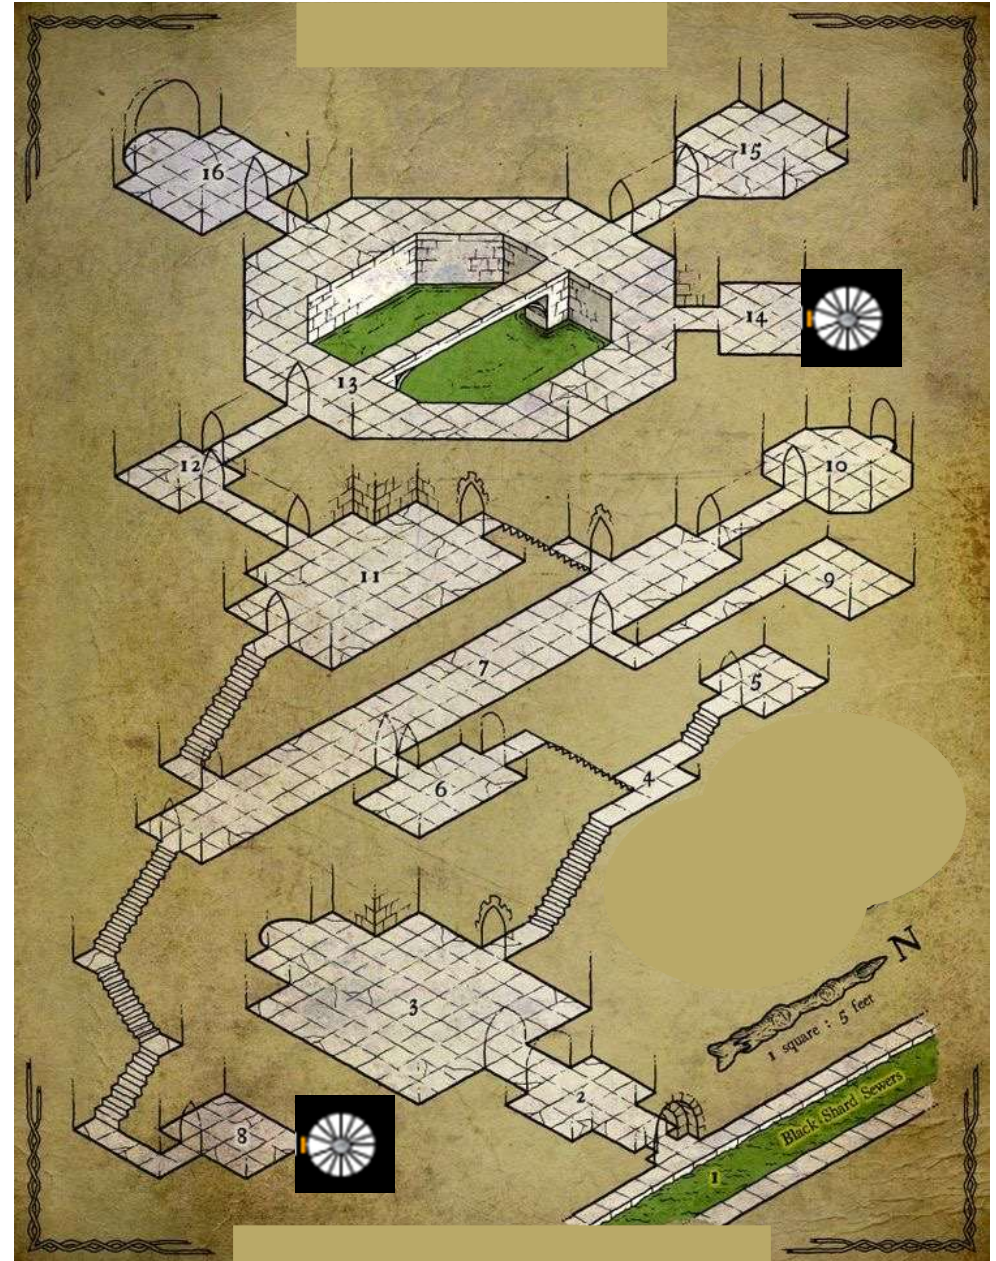

High Palace (Ground Floor – Lev 0)

1 square = 1m x1 m

High Palace (Ground Floor – Lev 0)

1 square = 1m x1 m

Haut Palais - Lev 1

High Palace - Level 1

1 square = 1m x1 m

High Palace - Level 1

1 square = 1m x 1 m

Elven Garrison

1 square = 1m x1 m

Abandonned Palace

Lev 0

Lev 1

Roof Top (Level 2)

1 square = 1m x1 m

High Palace - Cellars

Abandoned Palace Sewer Access & Catacombs Level – 1

8. Towards ancient crypts Level – 2

Ancient Crypts Level – 2

High Palace – Cellars

Human Garrison

Level - 1

1 square = 1m x1 m

Lower Palace Administration & Reception

1 square = 1m x 1 m

High Palace – Level 2

1 square = 1m x1 m

High Palace – Level 2

1 square = 1m x 1 m

High Palace – Level 3 Roof tops

High Palace – Level 3 Roof Tops