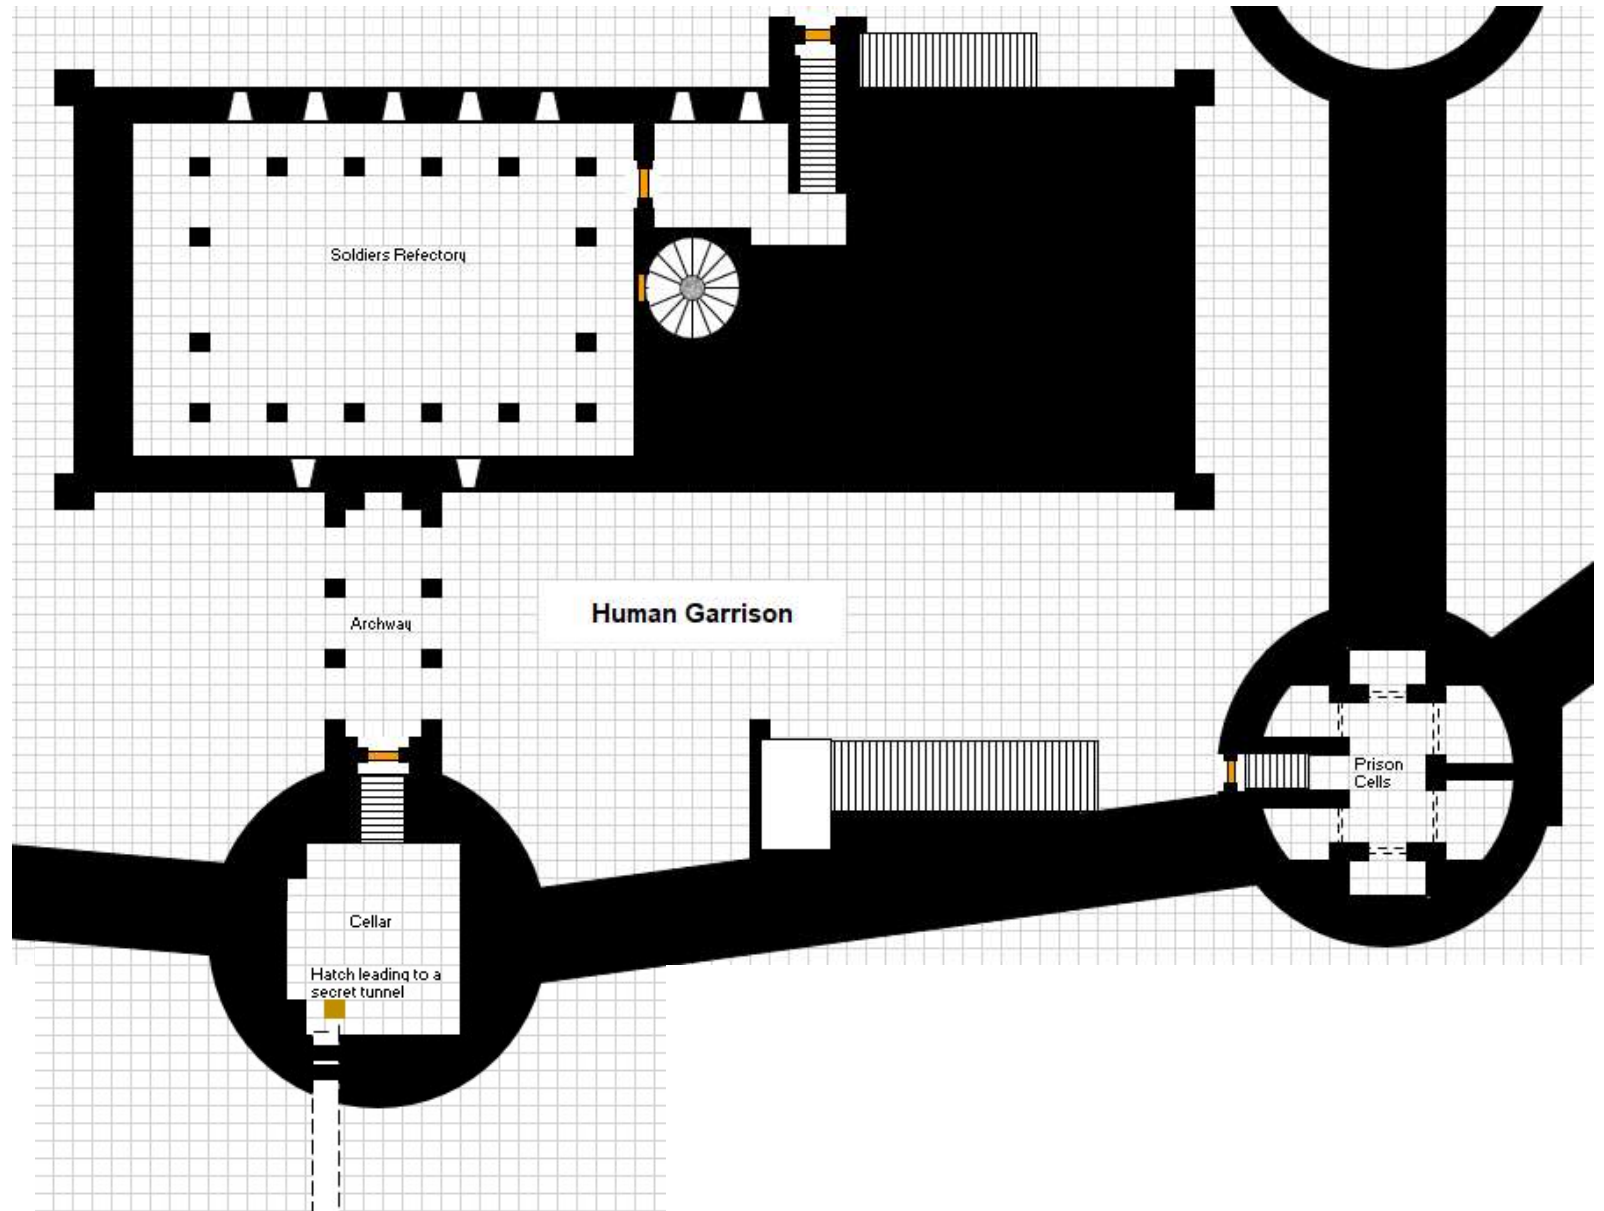

High Palace (Ground Floor – Lev 0)

1 square = 1m x1 m

High Palace (Ground Floor – Lev 0)

1 square = 1m x1 m

Haut Palais - Lev 1

High Palace - Level 1

1 square = 1m x1 m

High Palace - Level 1

1 square = 1m x 1 m

Elven Garrison

1 square = 1m x1 m

Abandonned Palace

Lev 0

Lev 1

Roof Top (Level 2)

1 square = 1m x1 m

High Palace - Cellars

Abandoned Palace Sewer Access & Catacombs Level – 1

8. Towards ancient crypts Level – 2

Ancient Crypts Level – 2

High Palace – Cellars

Human Garrison

Level - 1

1 square = 1m x1 m

Lower Palace Administration & Reception

1 square = 1m x 1 m

High Palace – Level 2

1 square = 1m x1 m

High Palace – Level 2

1 square = 1m x 1 m

High Palace – Level 3 Roof tops

High Palace – Level 3 Roof Tops