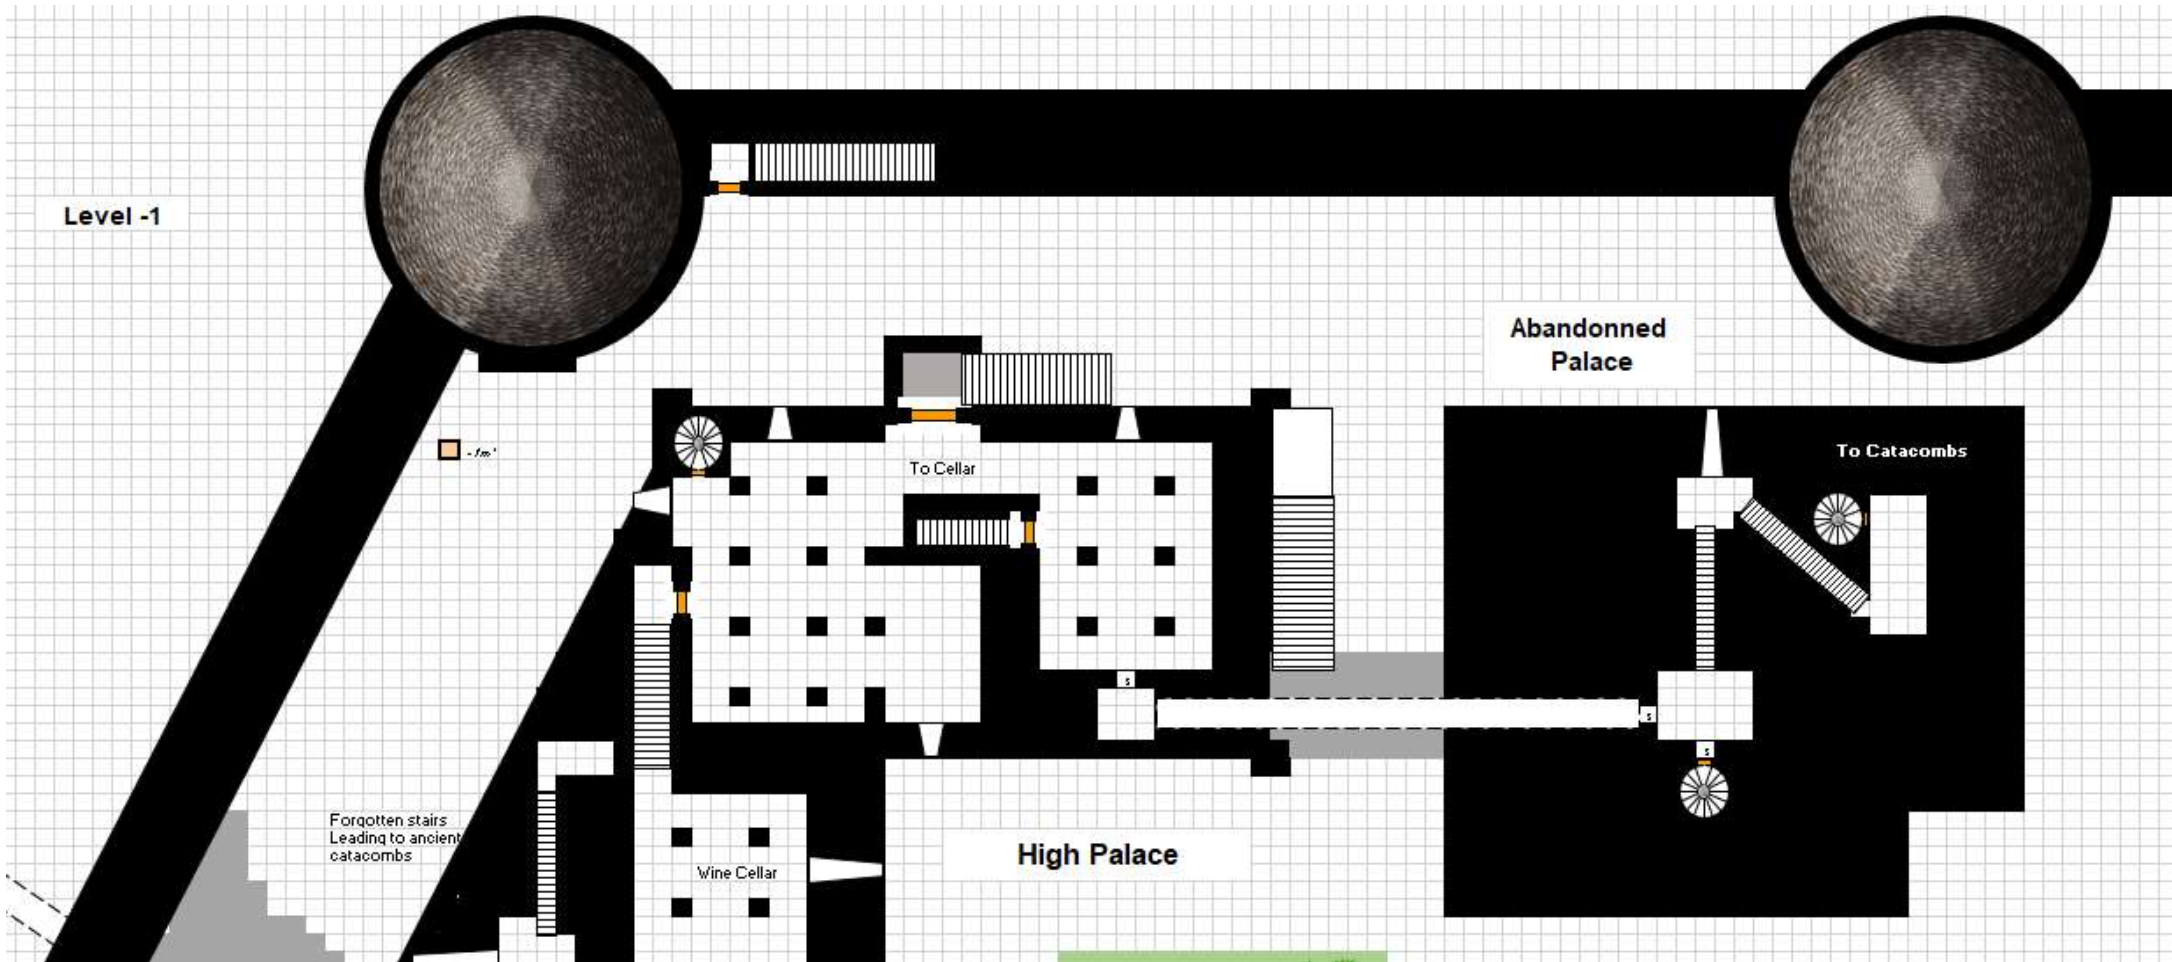

High Palace (Ground Floor – Lev 0)

1 square = 1m x1 m

High Palace (Ground Floor – Lev 0)

1 square = 1m x1 m

Haut Palais - Lev 1

High Palace - Level 1

1 square = 1m x1 m

High Palace - Level 1

1 square = 1m x 1 m

Elven Garrison

1 square = 1m x1 m

Abandonned Palace

Lev 0

Lev 1

Roof Top (Level 2)

1 square = 1m x1 m

High Palace - Cellars

Abandoned Palace Sewer Access & Catacombs Level – 1

8. Towards ancient crypts Level – 2

Ancient Crypts Level – 2

High Palace – Cellars

Human Garrison

Level - 1

1 square = 1m x1 m

Lower Palace Administration & Reception

1 square = 1m x 1 m

High Palace – Level 2

1 square = 1m x1 m

High Palace – Level 2

1 square = 1m x 1 m

High Palace – Level 3 Roof tops

High Palace – Level 3 Roof Tops