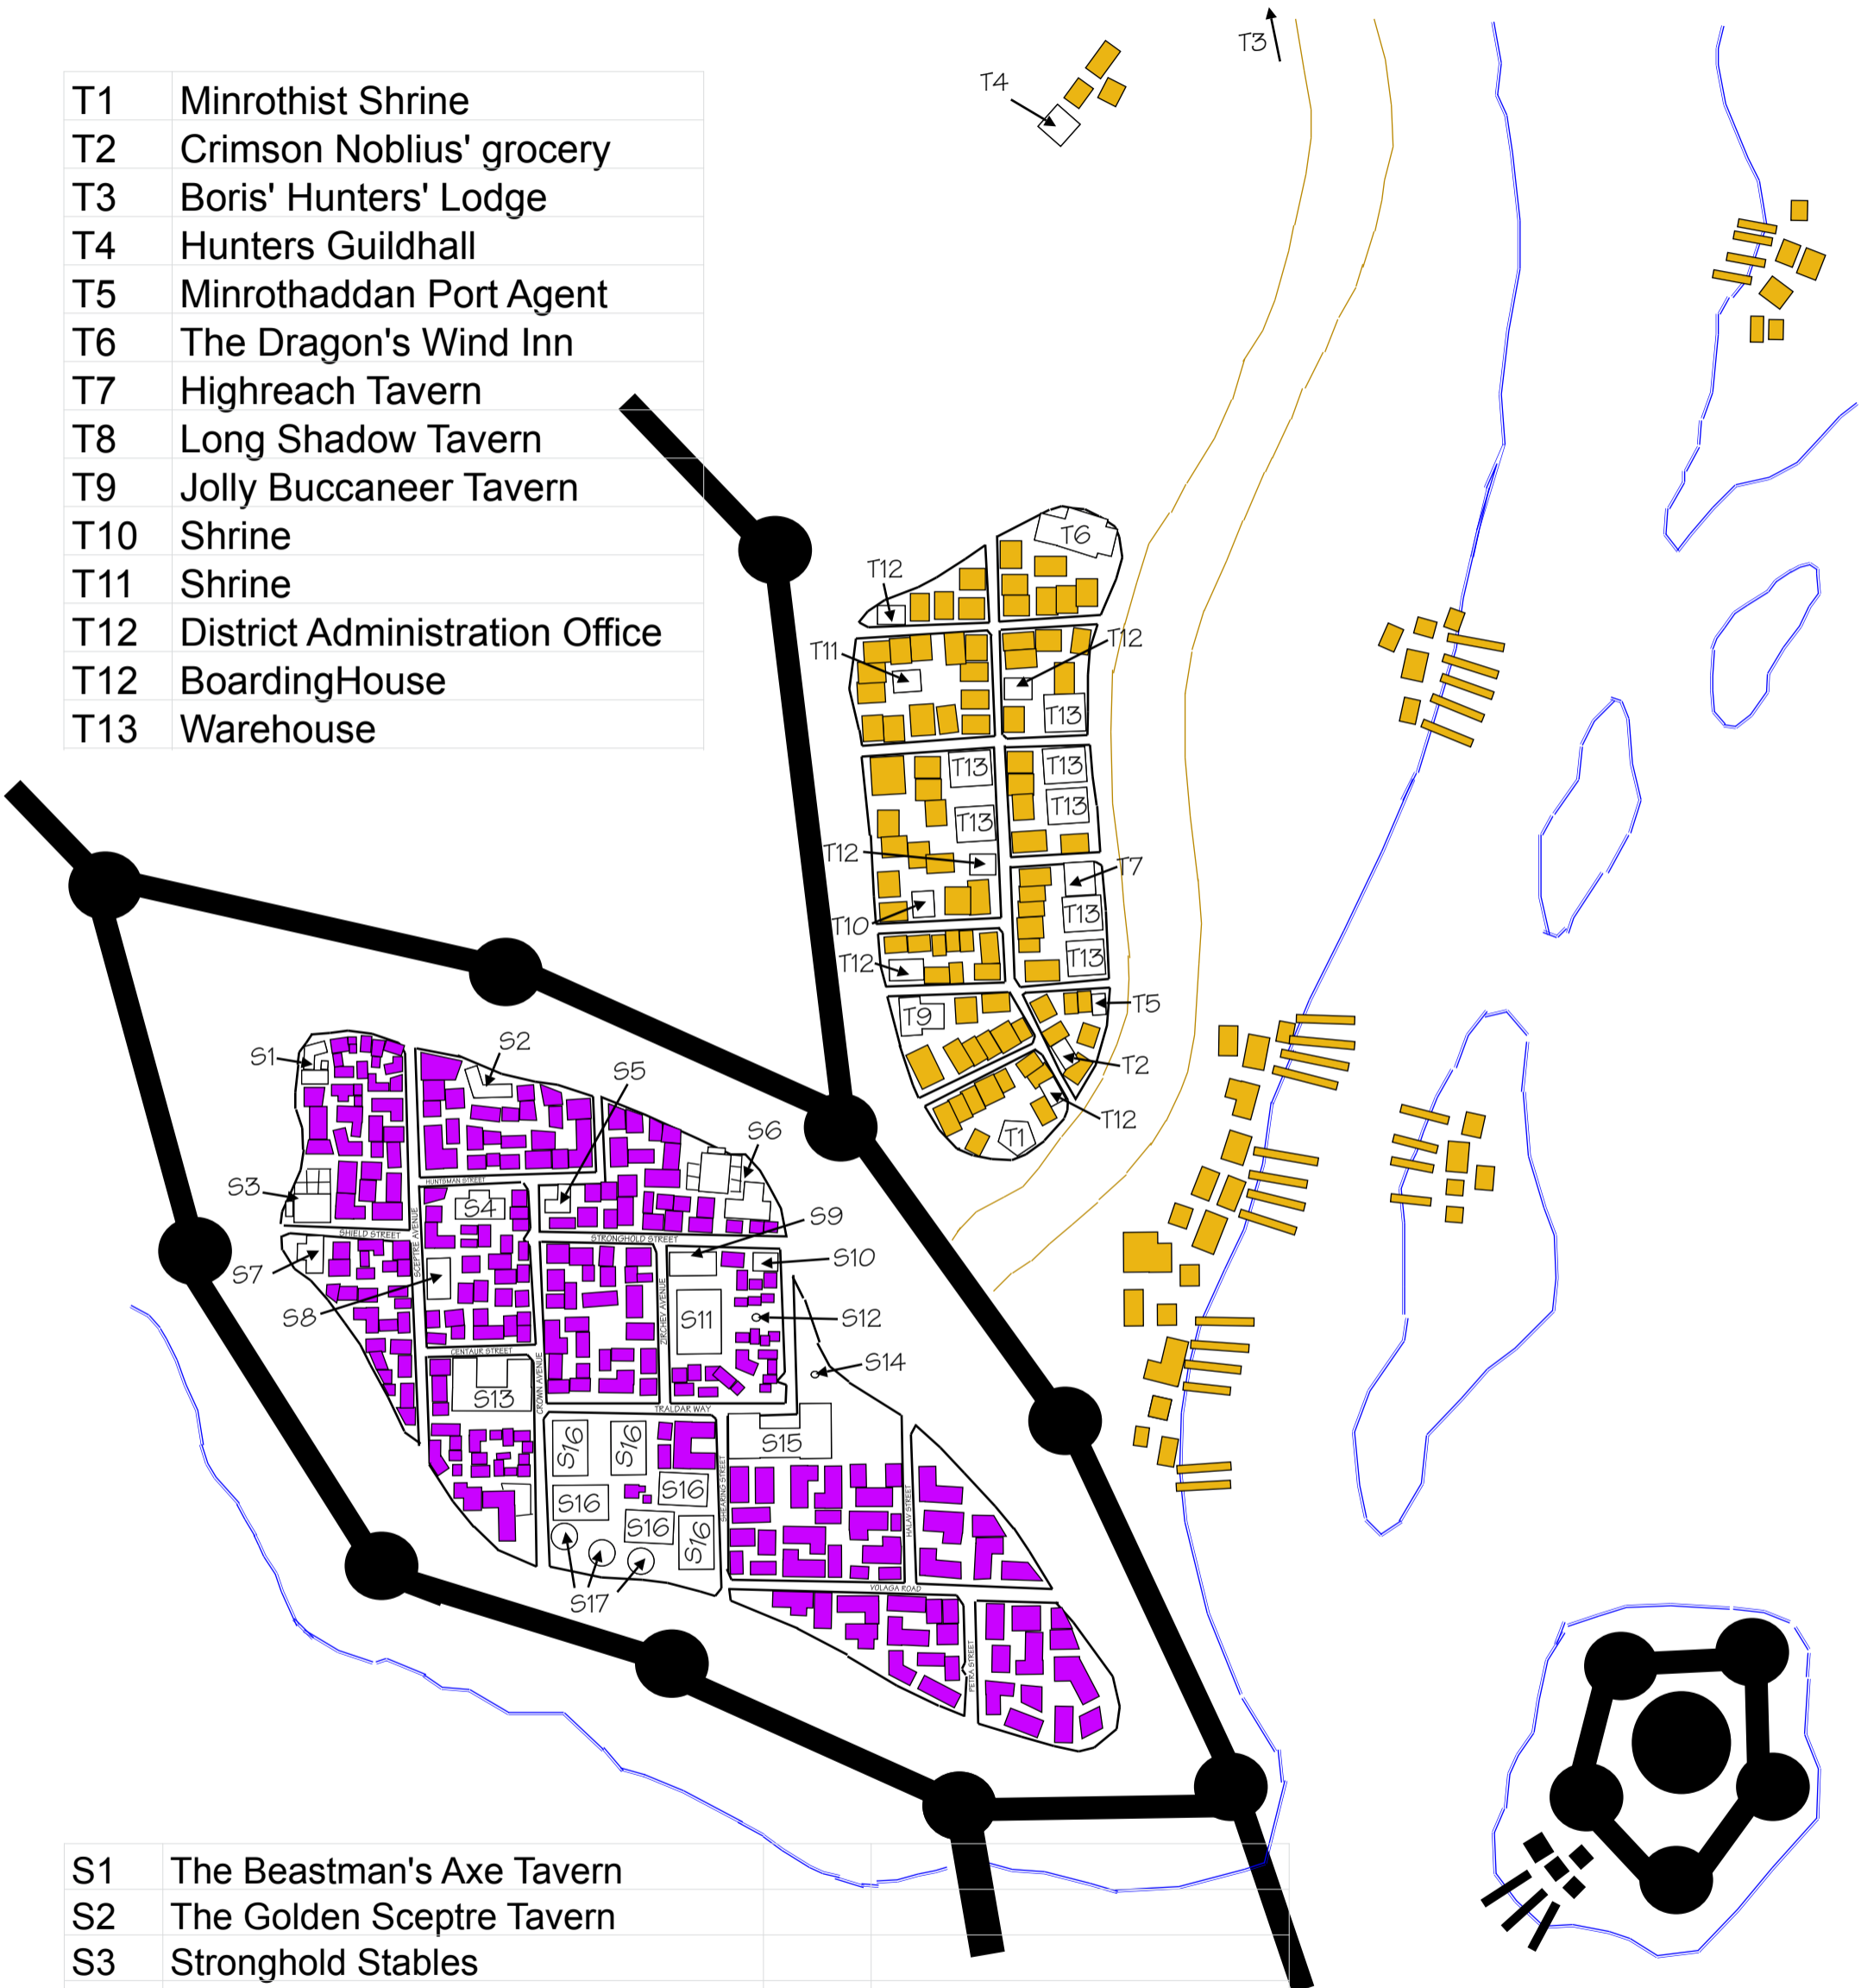

## Stronghold District and Traders Corridor

T1	Minrothist Shrine
T2	Crimson Noblius' grocery
T3	Boris' Hunters' Lodge
T4	Hunters Guildhall
T5	Minrothaddan Port Agent
T6	The Dragon's Wind Inn
T7	Highreach Tavern
T8	Long Shadow Tavern
T9	Jolly Buccaneer Tavern
T10	Shrine
T11	Shrine
T12	District Administration Office
T12	BoardingHouse
T13	Warehouse

S1	The Beastman's Axe Tavern	S11	Shrine of Zirchev
S2	The Golden Sceptre Tavern	S12	City Well
S3	Stronghold Stables	S13	Merchants' Guildhall
S4	Stronghold District Court House	S14	Bust of Petros Radu
S5	The Huntsman Tavern	S15	Radu Manor
S6	The Stronghold Inn	S16	Radu Warehouses
S7	Stronghold District Captaincy	S17	Granaries
S8	Armourers Guildhall		
S9	School		
S10	District Revenue Office		

Map by AllanP June 2012  
 Based on map from GAZ1;  
 With input from members of  
 The Piazza community  
 including agathokles, Ville  
 Lahde, Kilr Kowalski and  
 Lozampotere v1