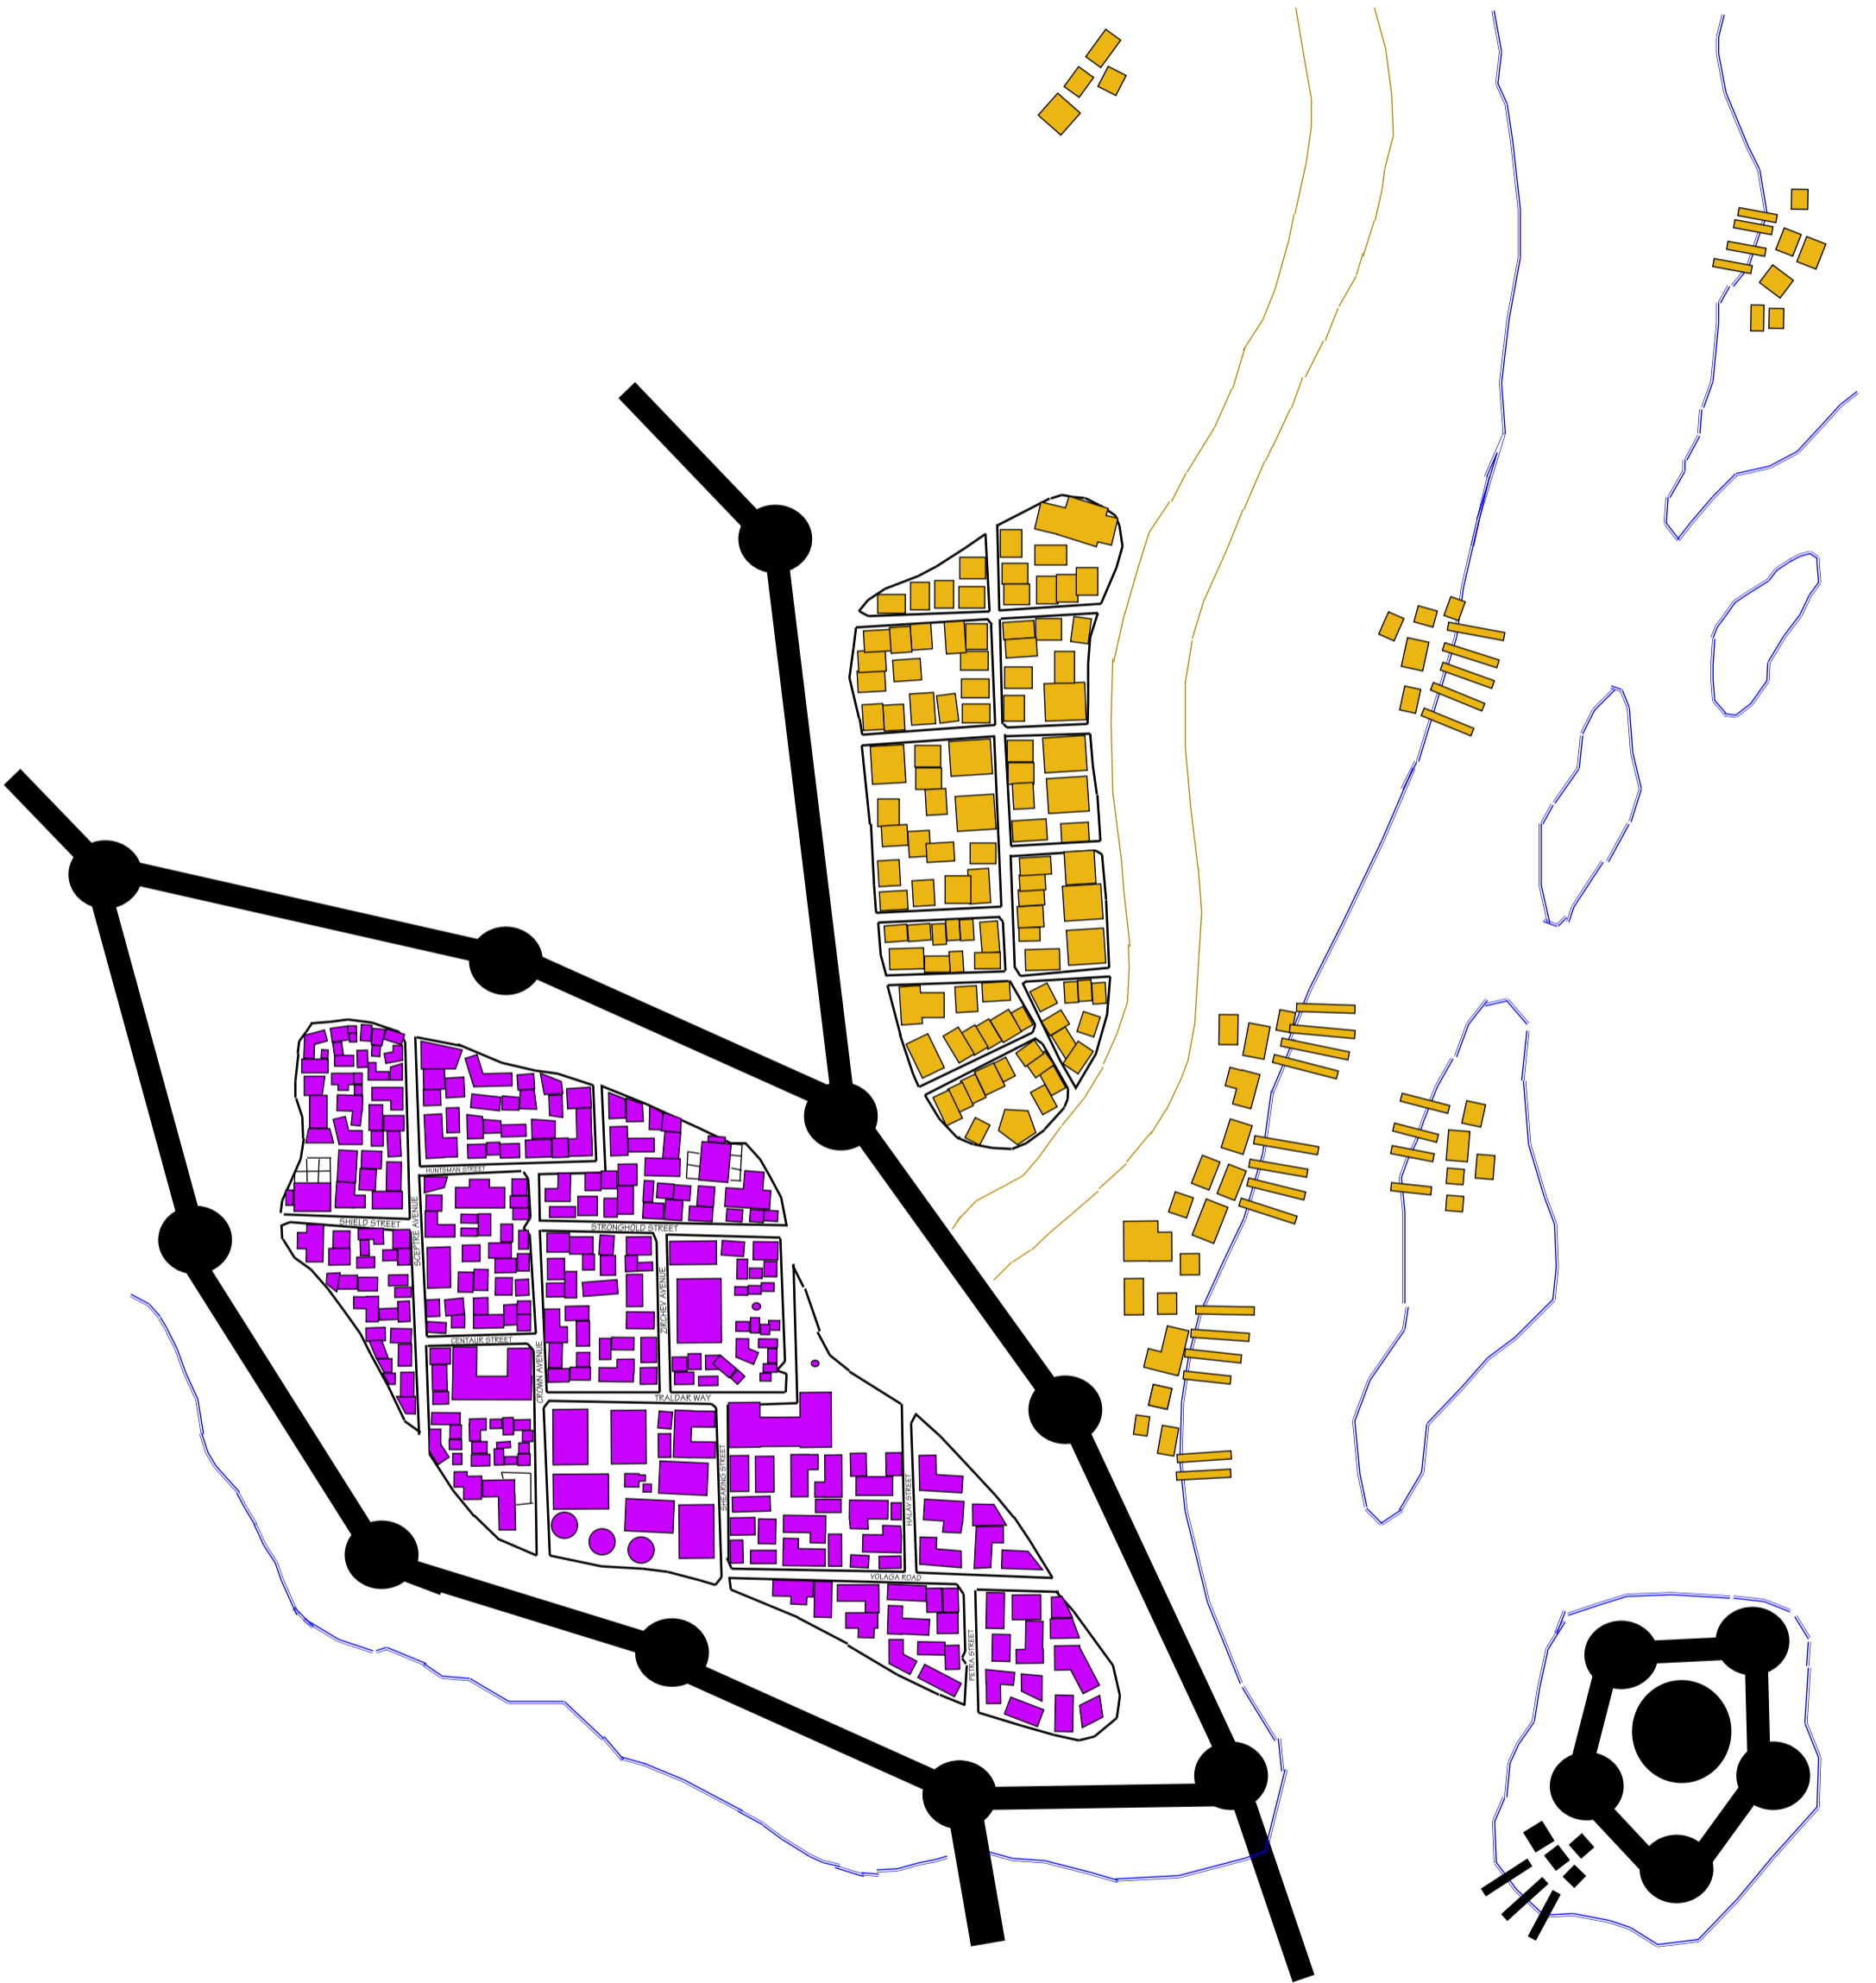

Stronghold District and Traders Corridor

Map by AllanP June 2012
Based on map from GAZ1;
With input from members of
The Piazza community
including agathokles, Ville
Lahde, Kilr Kowalski and
Lozampotere v1