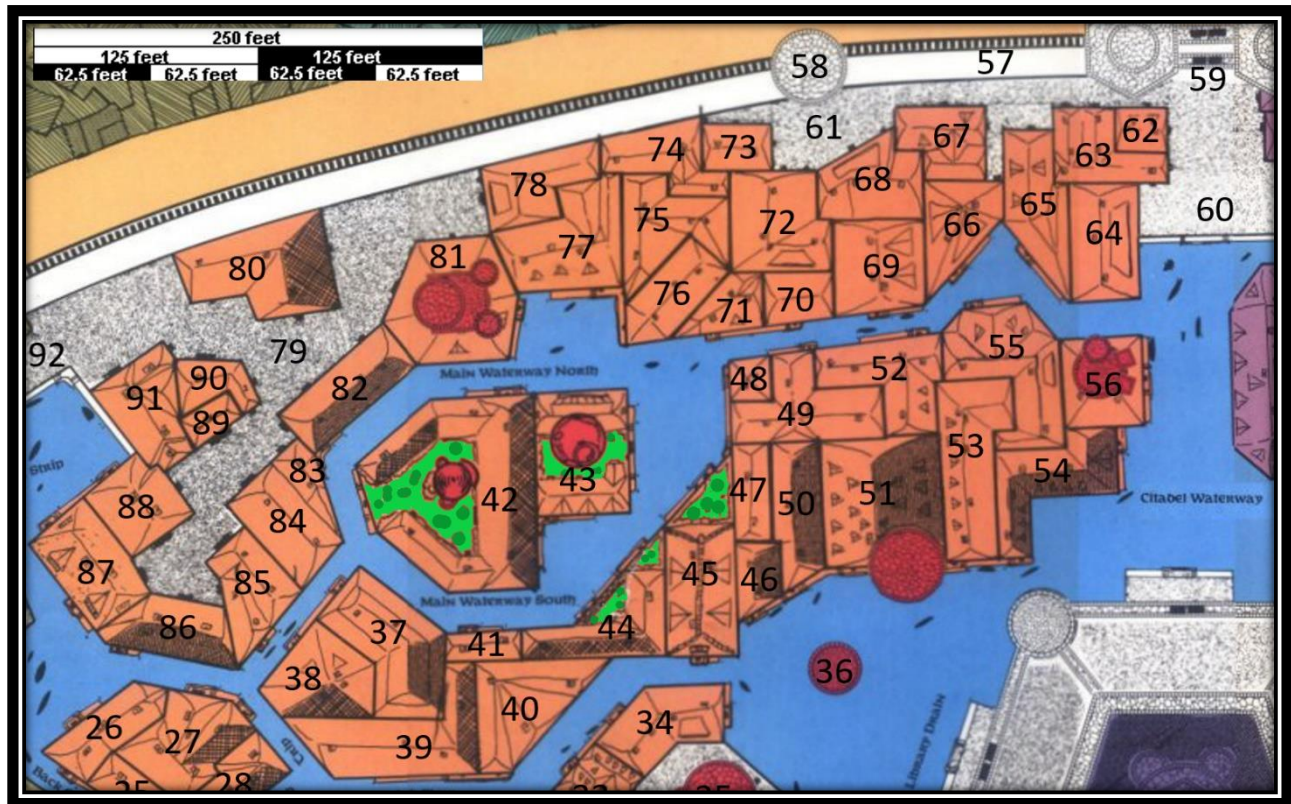

28. Residential

Wassam Qh'Erabis (see Gaz3 but killed by Pudding in 1003 at Tower of Sighs)

33. City Guard Post Aalsmeer Precinct

35. Corporation of Alchemists' House

Amaryllis Precinct

36. City Library

43. Sages' League Headquarters (Relocated from #42 in 1010 after an Alphatian Meteor Swarm in 1009 toppled the tower - Since rebuilt)

45. Temple of Rad (relocated in 1006 from #51. No that location was too prime for a temple. No tower but get the garden)

55. Monster Hunter's Union

57. Inner City Wall

58. Arch Towers

59. North Gate

60. Northgate Plaza and Gondola Port

92. Gondolier's Landing Port