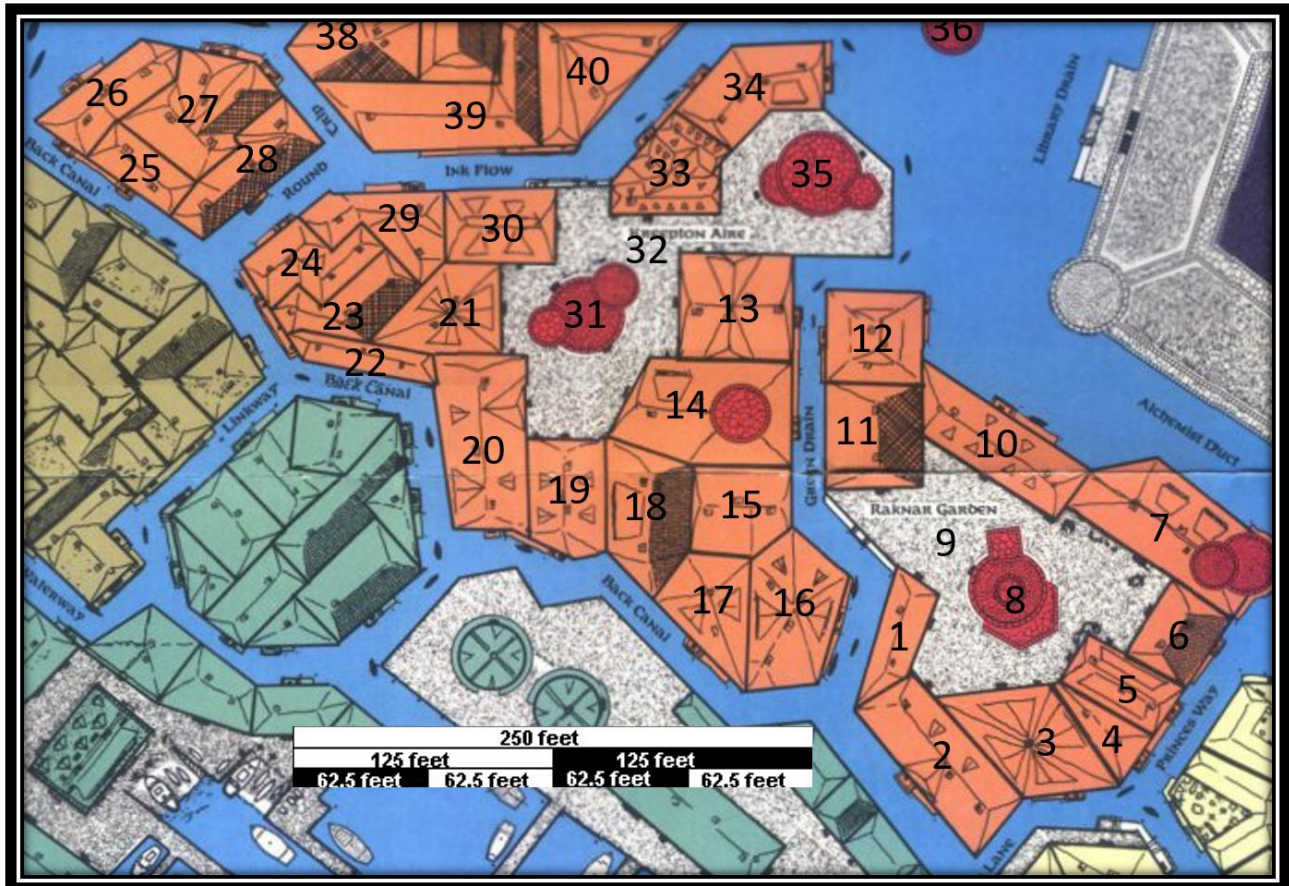

The Middle Class Quarter AC 1014

Glantri's BETTER TOWERS AND GARDENS magazine is pleased to welcome back one of our and I'm quite sure **not** one of your favorite correspondents, Micky the Mage!

The Aalsmeer Precinct

4. Glantri City Fire 3rd Banner
7. Scholars' Fraternity Headquarters
9. Raknaar Garden
11. Temple of Rad
19. City Guard Post Aalsmeer Precinct
20. Glantri Hope Hospital