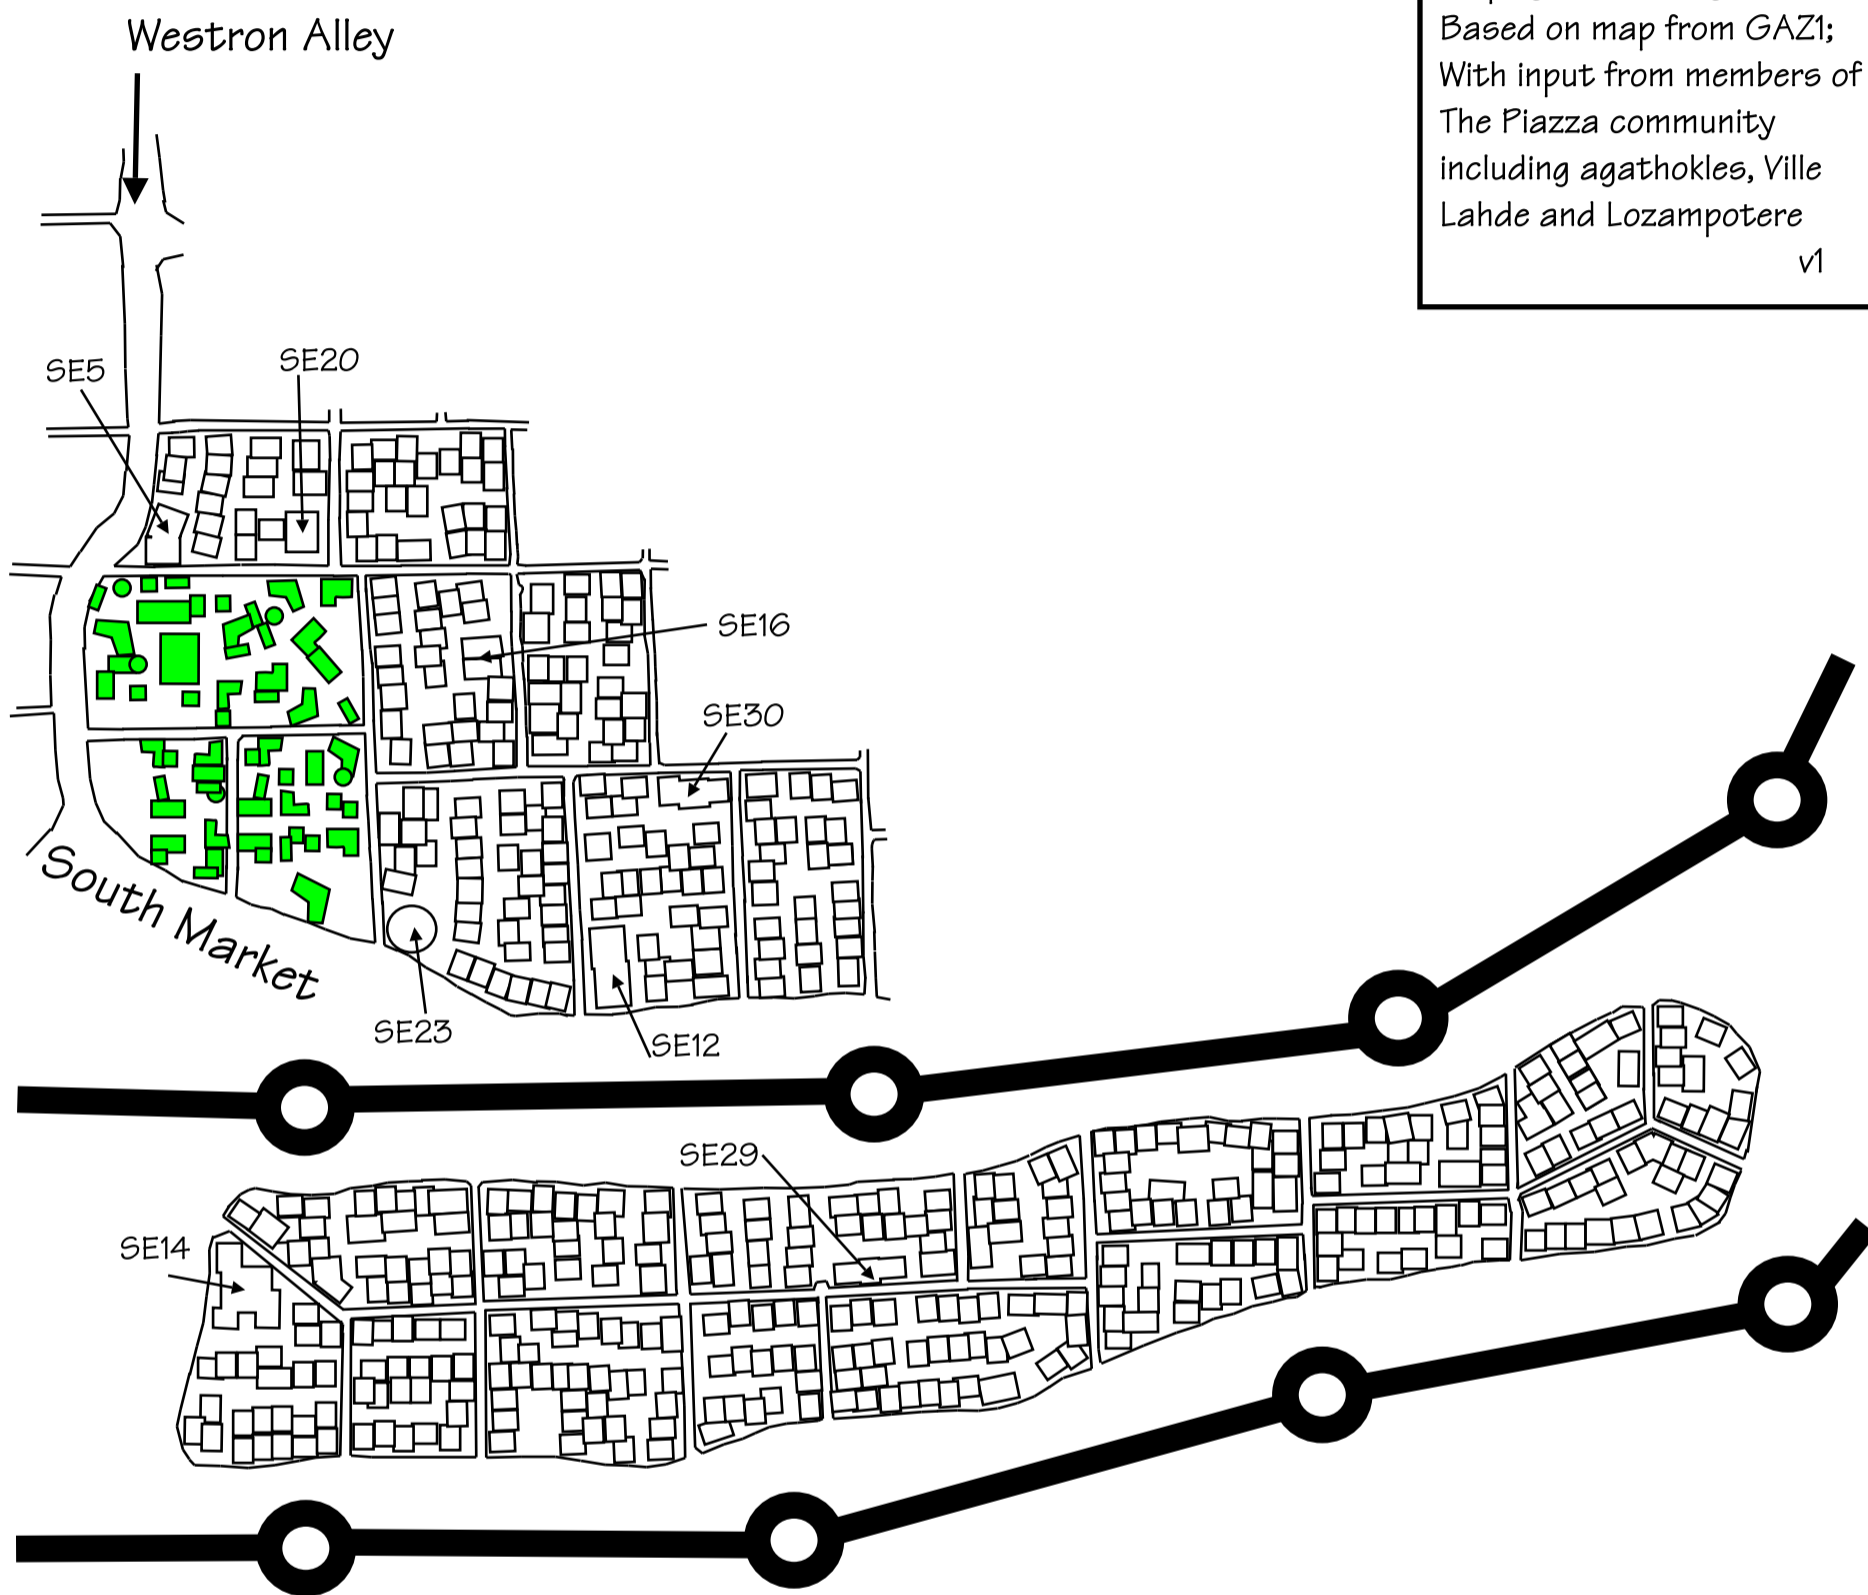

Map by AllanP May 2012
Based on map from GAZ1;
With input from members of
The Piazza community
including agathokles, Ville
Lahde and Lozampotere
v1

SE1	Magicians' Guildhall and Library	SE17	Church
SE2	Brewers Guildhall	SE18	Church
SE3	Dyers Guildhall	SE19	Church
SE4	South End Traladaran Graveyard (new)	SE20	District Admin Office
SE5	Borsch Traladaran restaurant	SE21	District Revenue Office
SE6	Davidov Veterinary Clinic and Herbalist	SE22	District Court House
SE7	South End Captaincy	SE23	Granary x 4
SE8	United Criers Guild	SE24	The Shackled Beastman Tavern
SE9	Hawk's Nest Inn	SE25	Witches Cauldron Tavern
SE10	The Bountiful Basket Inn	SE26	The Bottomless Keg Tavern
SE11	The Lovers Retreat Inn	SE27	The Workers Lament Tavern
SE12	The Golden Crossbow Inn	SE28	Fruit of the Vine Tavern
SE13	The Crooked Farrow Inn	SE29	Past Treasures Tavern
SE14	The Adventurers Rest Inn	SE30	Wanderes Retuen Tavern
SE15	Th Dyers Arms Tavern	SE31	Taverns x 18
SE16	Boarding House x 5	SE32	Stables x 15