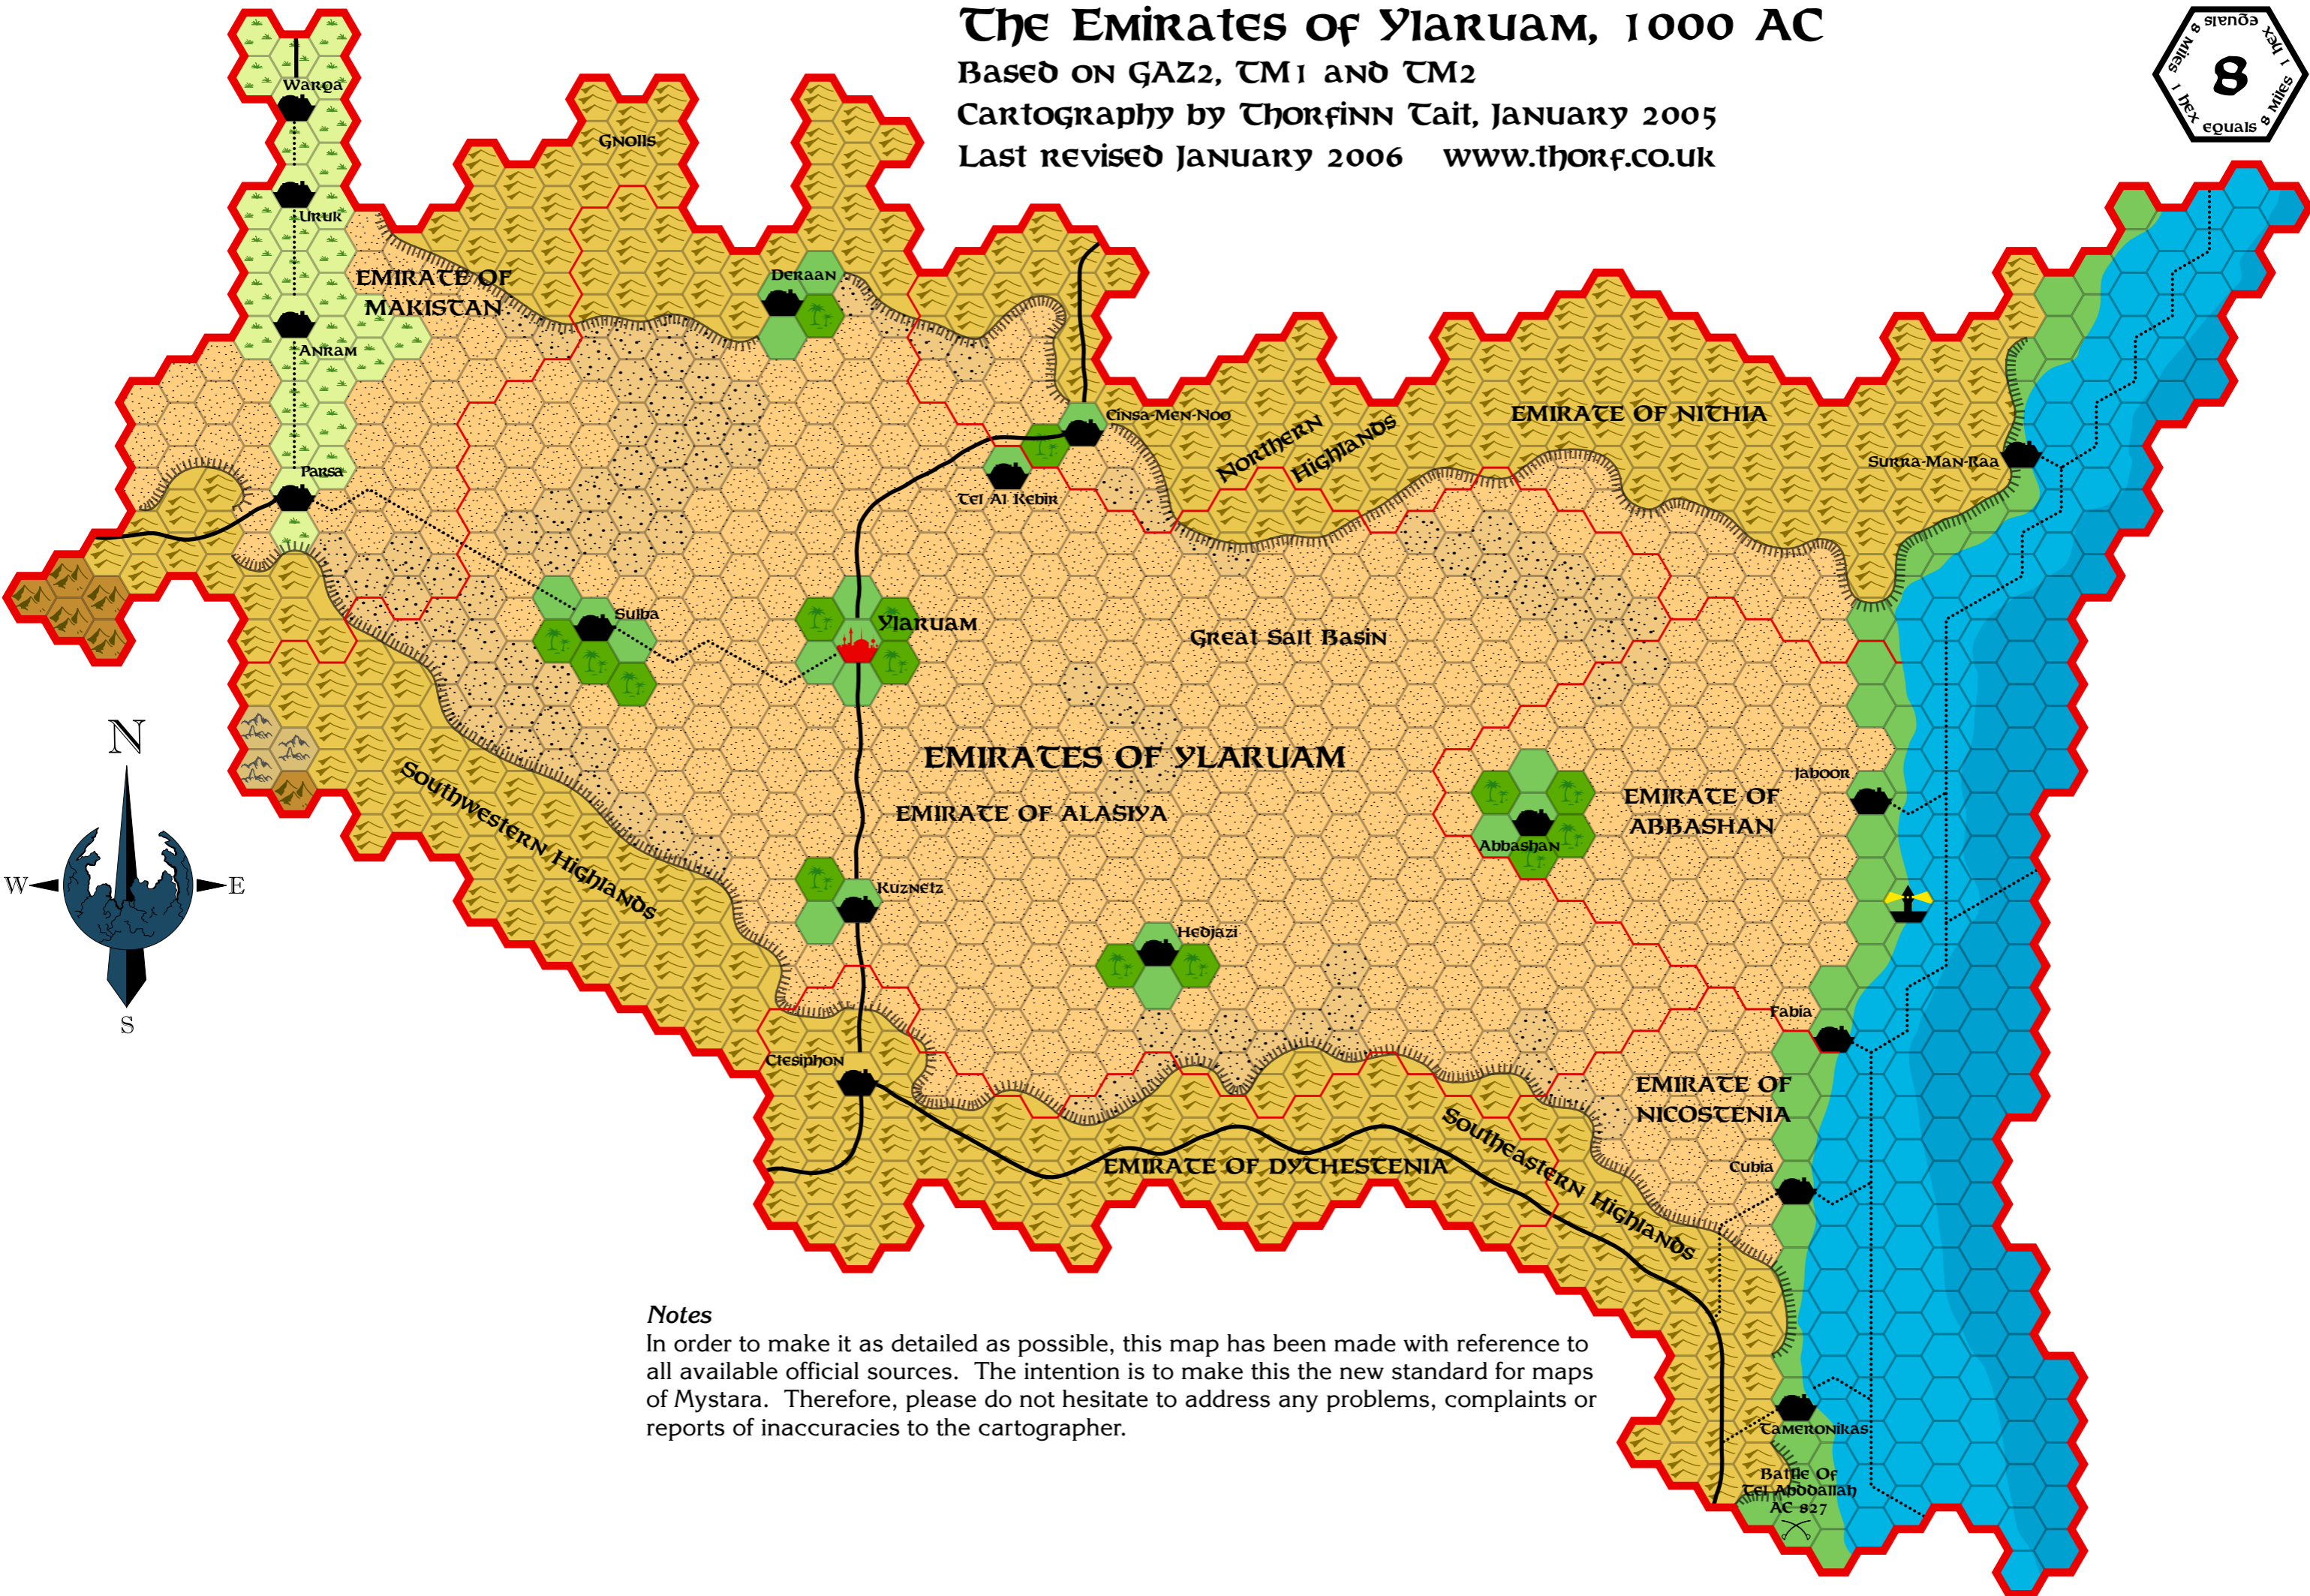

The Emirates of Ylaruam, 1000 AC

Based on GAZ2, TM1 and TM2

Cartography by Thorfinn Tait, January 2005

Last revised January 2006 www.thorff.co.uk

Notes

In order to make it as detailed as possible, this map has been made with reference to all available official sources. The intention is to make this the new standard for maps of Mystara. Therefore, please do not hesitate to address any problems, complaints or reports of inaccuracies to the cartographer.

Cameronikas
Battle Of
Cel Abdallah
AC 927